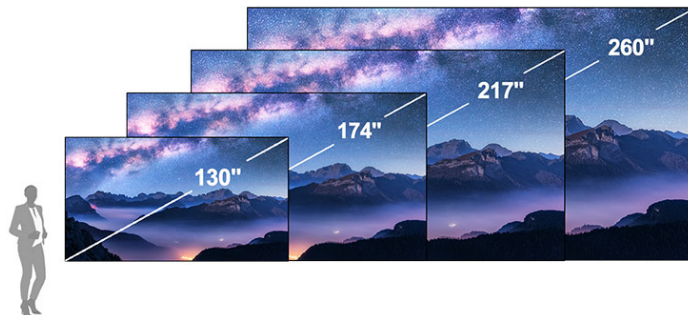

Planar HR0260

Pre-packaged Outdoor LED Video Wall

The Planar® HRO Complete HRO260 is a pre-packaged, 4K resolution, 260" outdoor LED video wall designed for close up viewing even in direct sunlight. It includes the display, controller, cables, trim and wall mount; everything needed for a beautiful outdoor video viewing experience.

SPECIFICATION	DETAIL
Planar Model	HRO260
Pixel Pitch	1.50
Display Diagonal	260.2in
Display Resolution	3840x2160
Display size	5760 x 3240 x 50mm 226.77 x 127.56 x 1.97in
Power Consumption, Maximum (watts)	12690
Line Voltage	100-240V AC, 50/60Hz
Display Weight	1931kg 4257.13lbs
Brightness	>3,500
Contrast Ratio	7000:1
LED Refresh Rate	3840Hz
Color Temperature, Adjustable (k)	6,500 - 10000
Video Inputs	1x HDM1 2.0 (HDCP 2.2), 4x DVI, 2x SDI-3G
Control	USB, Serial, Network
Frame Rate	50, 60Hz
Viewing Angle, Horizontal	160°
Viewing Angle, Vertical	160°
Service Access	Front, Rear
Environment	Outdoor
Operating Temperature/Humidity (degrees F/C, relative humidity)	-20° to 45° C -4° to 113° F, 10-80%