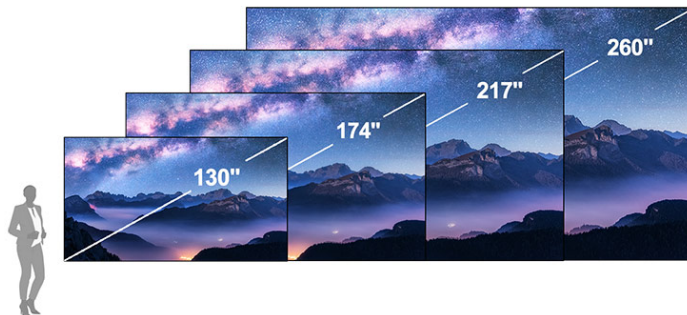

## Pre-packaged Outdoor LED Video Wall

The Planar® HRO Complete HRO260 is a pre-packaged, 4K resolution, 260" outdoor LED video wall designed for close up viewing even in direct sunlight. It includes the display, controller, cables, trim and wall mount; everything needed for a beautiful outdoor video viewing experience.

SPECIFICATION	DETAIL
<b>Planar Model</b>	HRO260
<b>Pixel Pitch</b>	1.50
<b>Display Diagonal</b>	260.2in
<b>Display Resolution</b>	3840x2160
<b>Display size</b>	5760 x 3240 x 50mm   226.77 x 127.56 x 1.97in
<b>Power Consumption, Maximum (watts)</b>	12690
<b>Line Voltage</b>	100-240V AC, 50/60Hz
<b>Display Weight</b>	1931kg   4257.13lbs
<b>Brightness</b>	>3,500
<b>Contrast Ratio</b>	7000:1
<b>LED Refresh Rate</b>	3840Hz
<b>Color Temperature, Adjustable (k)</b>	6,500 - 10000
<b>Video Inputs</b>	1x HDMI 2.0 (HDCP 2.2), 4x DVI, 2x SDI-3G
<b>Control</b>	USB, Serial, Network
<b>Frame Rate</b>	50, 60Hz
<b>Viewing Angle, Horizontal</b>	160°
<b>Viewing Angle, Vertical</b>	160°
<b>Service Access</b>	Front, Rear
<b>Environment</b>	Outdoor
<b>Operating Temperature/Humidity (degrees F/C, relative humidity)</b>	-20° to 45° C   -4° to 113° F, 10-80%