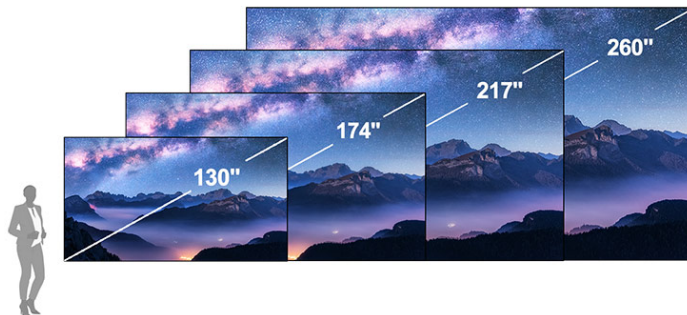

Planar HR0174

Pre-packaged Outdoor LED Video Wall

The Planar® HRO Complete HRO174 is a pre-packaged, high resolution, 174" outdoor LED video wall designed for close up viewing even in direct sunlight. It includes the display, controller, cables, trim and wall mount; everything needed for a beautiful outdoor video viewing experience.

SPECIFICATION	DETAIL
Planar Model	HRO174
Pixel Pitch	1.875mm
Display Diagonal	173.5in
Display Resolution	2048x1152
Display size	3840 x 2160 x 50mm 151.18 x 85.04 x 1.97in
Power Consumption, Maximum (watts)	5640
Line Voltage	100-240V AC, 50/60Hz
Display Weight	858kg 1891.57lbs
Brightness	>3,500
Contrast Ratio	7000:1
LED Refresh Rate	3840Hz
Color Temperature, Adjustable (k)	6,500 - 10000
Video Inputs	1x HDM1 2.0 (HDCP 2.2), 4x DVI, 2x SDI-3G
Control	USB, Serial, Network
Frame Rate	50, 60Hz
Viewing Angle, Horizontal	160°
Viewing Angle, Vertical	160°
Service Access	Front, Rear
Environment	Outdoor
Operating Temperature/Humidity (degrees F/C, relative humidity)	-20° to 45° C -4° to 113° F, 10-80%