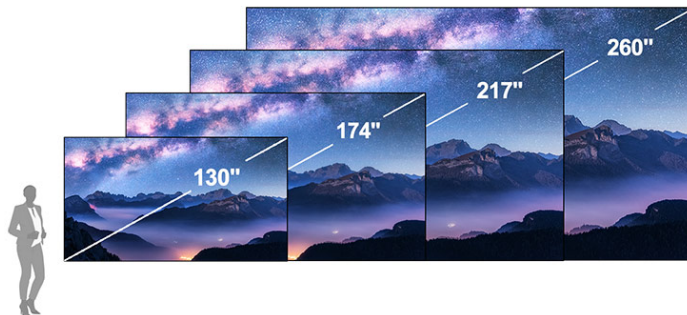

Planar HRO130

Pre-packaged Outdoor LED Video Wall

The Planar® HRO Complete HRO130 is a pre-packaged, Full HD, 130" outdoor LED video wall designed for close up viewing even in direct sunlight. It includes the display, controller, cables, trim and wall mount; everything needed for a beautiful outdoor video viewing experience.

SPECIFICATION	DETAIL
Planar Model	HRO130
Pixel Pitch	1.50
Display Diagonal	130.1in
Display Resolution	1920x1080
Display size	2880 x 1620 x 50mm 113.39 x 63.78 x 1.97in
Power Consumption, Maximum (watts)	3173
Line Voltage	100-240V AC, 50/60Hz
Display Weight	483kg 1064.83lbs
Brightness	>3,500
Contrast Ratio	7000:1
LED Refresh Rate	3840Hz
Color Temperature, Adjustable (k)	6,500 - 10000
Video Inputs	1x HDM1 2.0 (HDCP 2.2), 4x DVI, 2x SDI-3G
Control	USB, Serial, Network
Frame Rate	50, 60Hz
Viewing Angle, Horizontal	160°
Viewing Angle, Vertical	160°
Service Access	Front, Rear
Environment	Outdoor
Operating Temperature/Humidity (degrees F/C, relative humidity)	-20° to 45° C -4° to 113° F, 10-80%