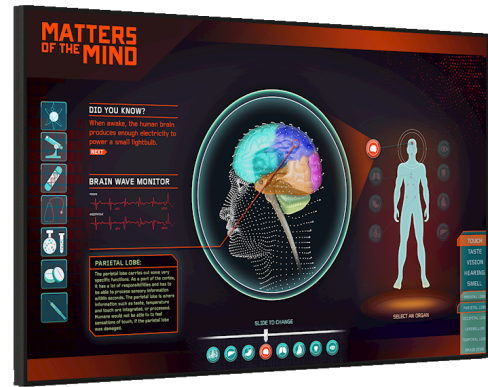

Planar UltraRes UR9851 Touch

Interactive 4K LCD Display

The Planar® UltraRes™ UR9851 Touch is a 98" Ultra HD display that combines multi-touch experience with stunning 4K image clarity. With 32 simultaneous touch points, the Planar UltraRes UR9851 Touch is a fully integrated solution, delivering an elegant design and more accurate multi-touch experience. The Planar UltraRes UR9851 Touch delivers a versatile interactive solution available in landscape orientation. Planar UltraRes UR9851 Touch features Planar® ERO-LCD™ (Extended Ruggedness and Optics™) optically-bonded, low-friction protective glass for increased ruggedness and optical performance.

SPECIFICATION	DETAIL
Product Name	UR9851-ERO-T
Display Resolution	Ultra HD (3840 x 2160)
Screen Size	98 in. (diagonal)
Aspect Ratio	16:9
Display Active Area	85.0" (2159mm) x 47.8" (1214mm)
Cabinet Dimensions (W x H x D)	87.6" x 50.4" x 4.1" (2225mm x 1280mm x 104mm)
Dimensions, including wall mount	87.6" x 50.4" x 4.1" (2225mm x 1280mm x 104mm)
Bezel Width	1.3" (33mm)
Protective Glass	ERO optically-bonded glass technology, 3mm AR
Brightness (typ)	500 nits
Response Time (typ)	8 ms
Frame Rate	120Hz
Contrast Ratio (typ)	1300:1
Viewing Angle (typ)	178°
Color Gamut	72% NTSC
Display Color	>1 billion colors. Full 10 bit data path
Modes	1x 3840x2160 @ 24/25/30/60Hz, 4x 1920x1080 @ 24/25/30/50/60Hz; 2x 1920x2160 @ 60Hz; 480p, 576p, 720p @ 50/60 Hz; 1080p @ 24/25/30/50/60Hz; 1080i @ 50/60 Hz
Pixel Pitch	0.562mm