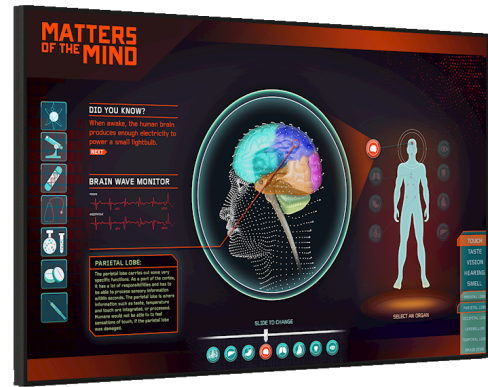

Planar UltraRes UR9851 Touch

Interactive 4K LCD Display

The Planar® UltraRes™ UR9851 Touch is a 98" Ultra HD display that combines multi-touch experience with stunning 4K image clarity. With 32 simultaneous touch points, the Planar UltraRes UR9851 Touch is a fully integrated solution, delivering an elegant design and more accurate multi-touch experience. The Planar UltraRes UR9851 Touch delivers a versatile interactive solution available in landscape orientation. Planar UltraRes UR9851 Touch features Planar® ERO-LCD™ (Extended Ruggedness and Optics™) optically-bonded, low-friction protective glass for increased ruggedness and optical performance.

SPECIFICATION	DETAIL
Product Name	UR9851-ERO-T
Display Resolution	Ultra HD (3840 x 2160)
Screen Size	98 in. (diagonal)
Aspect Ratio	16:9
Display Active Area	85.0" (2159mm) x 47.8" (1214mm)
Cabinet Dimensions (W x H x D)	87.6" x 50.4" x 4.1" (2225mm x 1280mm x 104mm)
Dimensions, including wall mount	87.6" x 50.4" x 4.1" (2225mm x 1280mm x 104mm)
Bezel Width	1.3" (33mm)
Protective Glass	ERO optically-bonded glass technology, 3mm AR
Brightness (typ)	500 nits
Response Time (typ)	8 ms
Frame Rate	120Hz
Contrast Ratio (typ)	1300:1
Contrast Ratio - Dynamic	20,000:1
Viewing Angle (typ)	178°
Color Gamut	72% NTSC
Display Color	>1 billion colors. Full 10 bit data path
Modes	1x 3840x2160 @ 24/25/30/60Hz, 4x 1920x1080 @ 24/25/30/50/60Hz; 2x 1920x2160 @ 60Hz; 480p, 576p, 720p @ 50/60 Hz; 1080p @ 24/25/30/50/60Hz; 1080i @ 50/60 Hz