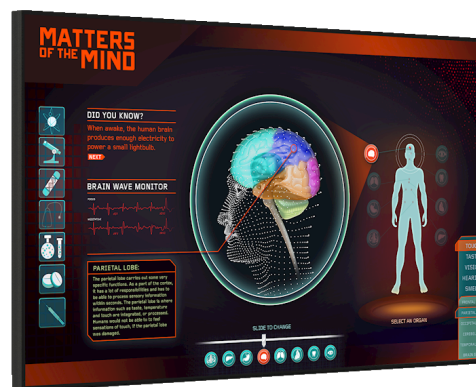

Planar UltraRes

UR9851 Touch

Interactive 4K LCD Display

The Planar® UltraRes™ UR9851 Touch is a 98" Ultra HD display that combines multi-touch experience with stunning 4K image clarity. With 32 simultaneous touch points, the Planar UltraRes UR9851 Touch is a fully integrated solution, delivering an elegant design and more accurate multi-touch experience. The Planar UltraRes UR9851 Touch delivers a versatile interactive solution available in landscape orientation. Planar UltraRes UR9851 Touch features Planar® ERO-LCD™ (Extended Ruggedness and Optics™) optically-bonded, low-friction protective glass for increased ruggedness and optical performance.

SPECIFICATION	DETAIL
Product Name	UR9851-ERO-T
Display Resolution	Ultra HD (3840 x 2160)
Screen Size	98 in. (diagonal)
Aspect Ratio	16:9
Display Active Area	85.0" (2159mm) x 47.8" (1214mm)
Cabinet Dimensions (W x H x D)	87.6" x 50.4" x 4.1" (2225mm x 1280mm x 104mm)
Dimensions, including wall mount	87.6" x 50.4" x 4.1" (2225mm x 1280mm x 104mm)
Bezel Width	1.3" (33mm)
Protective Glass	ERO optically-bonded glass technology, 3mm AR
Brightness (typ)	500 nits
Response Time (typ)	8 ms
Frame Rate	120Hz
Contrast Ratio (typ)	1300:1
Contrast Ratio - Dynamic	20,000:1
Viewing Angle (typ)	178°
Color Gamut	72% NTSC
Display Color	>1 billion colors. Full 10 bit data path
Modes	1x 3840x2160 @ 24/25/30/60Hz, 4x 1920x1080 @ 24/25/30/50/60Hz; 2x 1920x2160 @ 60Hz; 480p, 576p, 720p @ 50/60 Hz; 1080p @ 24/25/30/50/60Hz; 1080i @ 50/60 Hz