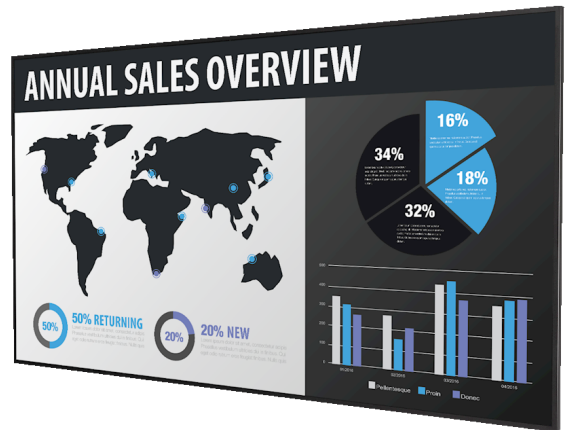

Planar QE7550

4K LCD Display

The Planar® QE7550 is an Ultra HD resolution (3840 x 2160) LCD display that provides an impressive end-to-end solution for designing, distributing and playing back ultra-high resolution content on a single display or multiple displays within a network, dramatically reducing installation cost and complexity. Available with an embedded media player and cutting-edge 4K @ 60Hz support through DisplayPort 1.2 and HDMI 2.0, the Planar QE7550 is ideal for applications ranging from dynamic digital signage to collaborative meeting spaces.

SPECIFICATION	DETAIL
Product Name	Planar QE7550
Planar Part Number	997-8795-00
Display Resolution	Ultra HD (3840 x 2160)
Screen Size	75 in. (diagonal)
Aspect Ratio	16:9
Display Active Area	65.0" (1650mm) x 36.5" (928mm)
Cabinet Dimensions (W x H x D)	66.1" x 37.8" x 3.2" (1680mm x 959mm x 82mm)
Bezel Width	0.60" (15.3mm) left/right; 0.61" (15.4mm) top/bottom
Brightness (typ)	500 nits
Response Time (typ)	6 ms
Frame Rate	120Hz
Contrast Ratio (typ)	1200:1
Contrast Ratio - Dynamic	20,000:1
Viewing Angle (typ)	178°
Color Gamut	72% NTSC
Display Color	>1 billion colors. Full 10 bit data path
Modes	3840x2160 @ 24/25/30/60Hz; 1920x1080 @ 24/25/30/50/60Hz; 480p, 576p, 720p @ 50/60 Hz; 1080p @ 24/25/30/50/60Hz; 1080i @ 50/60 Hz
Pixel Pitch	0.429 mm
Weight	115 lbs (52 kg)
Backlight	LED