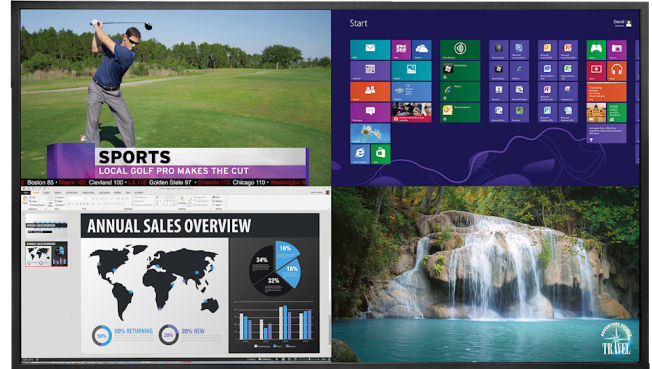

Planar EP5024K-T

4K Interactive LCD Display

The Planar® EP5024K-T display offers best-in-class 24x7 reliability with the stunning image quality of 4K resolution. The Ultra HD 50" display has multi-source viewing capability, supports 4K @ 60Hz through both HDMI and DisplayPort, is HDCP 2.2 compliant and can be oriented in landscape or portrait. It comes fully loaded with advanced features that matter most to digital signage and other commercial applications, such as an expansion slot supporting Intel's Open Pluggable Specification (OPS) and built-in speakers. The Planar EP5024K-T delivers superior performance and reliability for demanding public venue, corporate and control room operations. The Planar EP5024K-T offers multi-touch and multi-user technology, making it easy for multiple users to collaborate and interact at the same time.

SPECIFICATION	DETAIL
Product Name	EP5024K-T
Planar Part Number	997-9249-00
Protective Glass	3mm with AG coating
Touch Technology	IR 20 point touch
OS Compatibility	Windows 7, 8, 10, Mac OSX and Linux
Display Resolution	Ultra HD (3840 x 2160)
HD format	4K UHD 2160p
Screen Size	50 in. (diagonal)
Aspect Ratio	16:9
Display Technology	Edge-lit LED LCD
Display Active Area	43.1" x 24.3" (1095.8mm x 616.41mm)
Viewing Angle (typ)	178°
Backlight	LED
Brightness (w/o touchscreen)	500 nits
Brightness (w/touchscreen)	450 nits
Response Time (typ)	9.5 ms
Frame Rate	60Hz