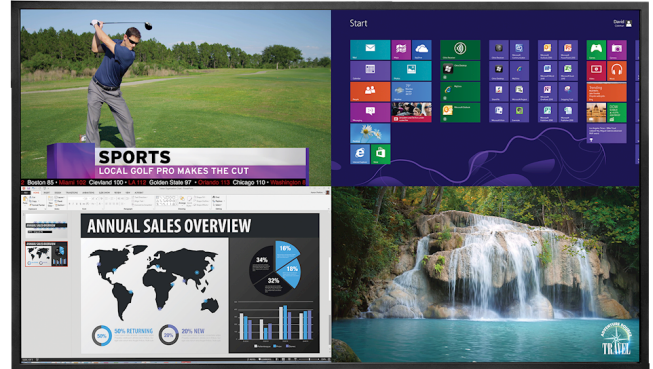

Planar EP5024K-T

4K Interactive LCD Display

The Planar® EP5024K-T display offers best-in-class 24x7 reliability with the stunning image quality of 4K resolution. The Ultra HD 50" display has multi-source viewing capability, supports 4K @ 60Hz through both HDMI and DisplayPort, is HDCP 2.2 compliant and can be oriented in landscape or portrait. It comes fully loaded with advanced features that matter most to digital signage and other commercial applications, such as an expansion slot supporting Intel's Open Pluggable Specification (OPS) and built-in speakers. The Planar EP5024K-T delivers superior performance and reliability for demanding public venue, corporate and control room operations. The Planar EP5024K-T offers multi-touch and multi-user technology, making it easy for multiple users to collaborate and interact at the same time.

SPECIFICATION	DETAIL
Product Name	EP5024K-T
Planar Part Number	997-9249-00
Protective Glass	3mm with AG coating
Touch Technology	IR 20 point touch
OS Compatibility	Windows 7, 8, 10, Mac OSX and Linux
Display Resolution	Ultra HD (3840 x 2160)
HD format	4K UHD 2160p
Screen Size	50 in. (diagonal)
Aspect Ratio	16:9
Display Technology	Edge-lit LED LCD
Display Active Area	43.1" x 24.3" (1095.8mm x 616.41mm)
Viewing Angle (typ)	178°
Backlight	LED
Brightness (w/o touchscreen)	500 nits
Brightness (w/touchscreen)	450 nits
Response Time (typ)	9.5 ms
Frame Rate	60Hz