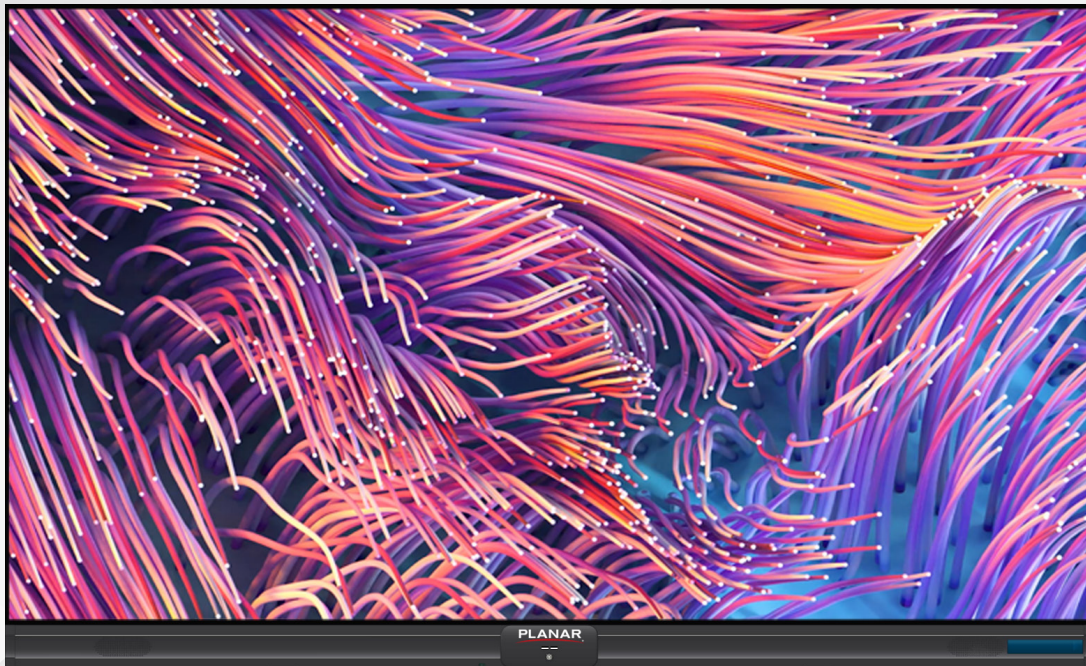

Functional Features

› Aspect Ratio

16:9

› IR Touch

Multi-Point

› Installation

Wall mount/ Mobile bracket

› Boot Method

One click

› Power Supply

100~240V@50/60HZ

› Eye Protection

Low blue light

Support USB
Flash Disk

Screen
Mirroring

External
Webcam

External
Microphone

Audio Speaker

Multi-Point
Touch

Interactive
Annotation