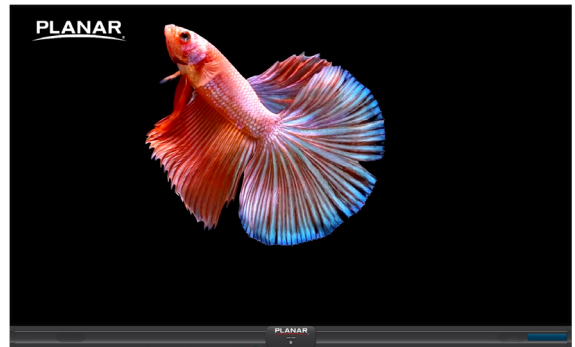

Support 4K Ultra Hd Resolution Display

Available in 2K, 4K screen resolution with different pixel pitch and size.

Immersive Giant Conference Screen, Avoids Splicing Interference

Projection fusion has the phenomenon of "fusion zone"