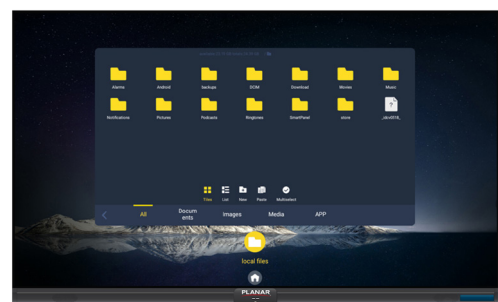

File Management

Front USB interface, can read USB disk files, supports multiple file formats.