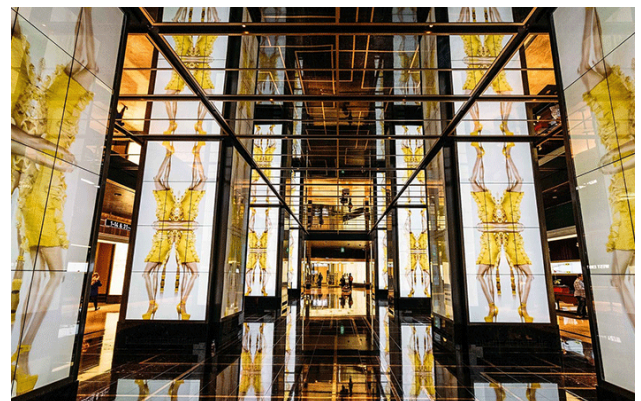

Planar VM Series

LCD Video Wall

- ▶ *55" Full HD LCD displays*
- ▶ *Tiled bezel widths of 0.88, 2.6 or 3.5mm*
- ▶ *500 & 700 nit brightness*
- ▶ *24x7 reliability*

Planar[®] VM Series LCD video wall displays deliver a feature-rich, ENERGY STAR[®] Certified solution for always-on and high ambient light applications. It offers multiple tiled bezel widths and brightness options in addition to high reliability, to meet the video wall digital signage demands of applications such as retail, hospitality, corporate lobbies, casinos and museums.

Always-On Reliability

Planar VM Series is designed for mission-critical environments where displays need to withstand extended or continuous operation and deliver exceptional performance day and night.

Orientation Versatility

The displays enable greater creativity in content development as they can be mounted in landscape orientation for common Full HD or 4K content resolutions, or in portrait orientation for a wider array of deployment environments and applications.