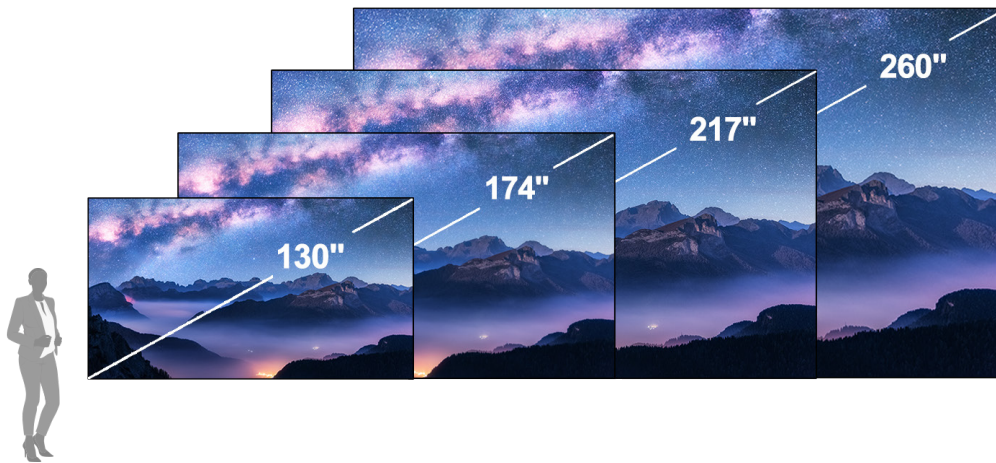

## JUST THE RIGHT SIZE

Planar HRO Complete comes in four appealing diagonal sizes: 130\", 174\", 217\" or 260\". Each model features a 16:9 aspect ratio making it ideal for outdoor viewing of movies, live sports or presentations. Planar HRO Complete resolutions start at Full HD (1920 x 1080) on the 130\" model, increasing to 4K (3840 x 2160) on the 260\" model. These high resolutions ensure crisp visuals and comfortable viewing as close as 10' (3m).

Of course, if none of the pre-packaged video wall sizes is quite right, custom sizes of Planar® HRO Series are also available.

Model	Resolution	Size	Dimensions
HRO130	Full HD (1920 x 1080)	130"	9.45' x 5.31' 2419 x 1618mm
HRO174	2048 x 1152	174"	12.6' x 7.09' 3840 x 2161mm
HRO217	Quad HD (2560 x 1440)	217"	15.75' x 8.86' 4800 x 2700mm
HRO260	4K (3840 x 2160)	260"	18.9' x 10.63' 5760 x 3240mm
Custom sizes and resolution also available			