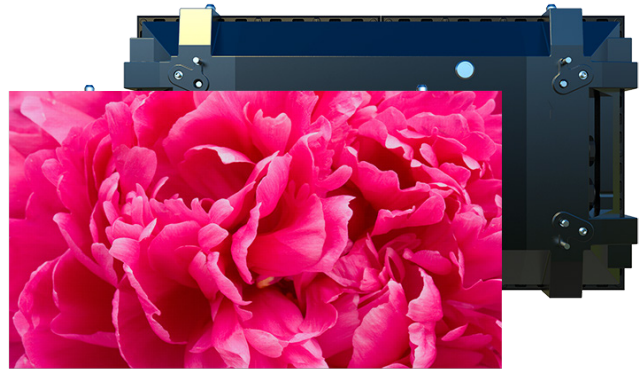

# Planar HRO Complete Fine Pitch Outdoor LED Video Walls

Planar® HRO Complete outdoor LED video walls are high resolution, high brightness displays designed for close up viewing even in direct sunlight. These pre-packaged displays include everything needed for a beautiful outdoor video viewing experience.

## JUST THE RIGHT SIZE

Planar HRO Complete comes in four appealing diagonal sizes: 130\", 174\", 217\" or 260\". Each model features a 16:9 aspect ratio making it ideal for outdoor viewing of movies, live sports or presentations. Planar HRO Complete resolutions start at Full HD (1920 x 1080) on the 130\" model, increasing to 4K (3840 x 2160) on the 260\" model. These high resolutions ensure crisp visuals and comfortable viewing as close as 10' (3m).

Of course, if none of the pre-packaged video wall sizes is quite right, custom sizes of Planar® HRO Series are also available.

Model	Resolution	Size	Dimensions
HRO130	Full HD (1920 x 1080)	130"	9.45' x 5.31' 2419 x 1618mm
HRO174	2048 x 1152	174"	12.6' x 7.09' 3840 x 2161mm
HRO217	Quad HD (2560 x 1440)	217"	15.75' x 8.86' 4800 x 2700mm
HRO260	4K (3840 x 2160)	260"	18.9' x 10.63' 5760 x 3240mm
Custom sizes and resolution also available			

## WITHSTAND THE WEATHER

Planar HRO Complete is built to endure the weather with LED treatments that protect from ultraviolet rays, dust and water, without negatively impacting the viewing experience. Protective plates on the backside cover cables and mechanics, ensuring long life no matter the environmental factors. With Planar HRO Complete's 3,500-nit brightness, viewers can enjoy vibrant media even on the sunniest days.