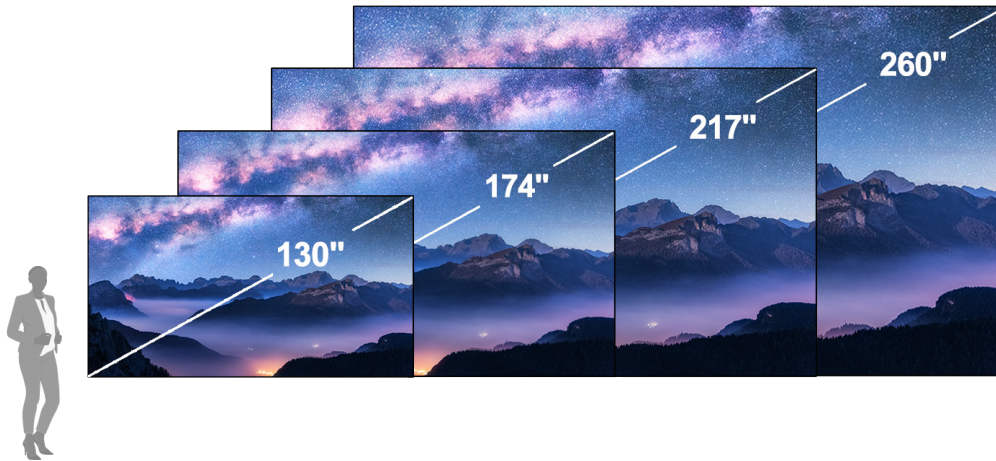

## JUST THE RIGHT SIZE

Planar HRO Complete comes in four appealing diagonal sizes: 130\", 174\", 217\" or 260\". Each model features a 16:9 aspect ratio making it ideal for outdoor viewing of movies, live sports or presentations. Planar HRO Complete resolutions start at Full HD (1920 x 1080) on the 130\" model, increasing to 4K (3840 x 2160) on the 260\" model. These high resolutions ensure crisp visuals and comfortable viewing as close as 10' (3m).

Of course, if none of the pre-packaged video wall sizes is quite right, custom sizes of Planar® HRO Series are also available.

Model	Resolution	Size	Dimensions
HRO130	Full HD (1920 x 1080)	130"	9.45' x 5.31' 2419 x 1618mm
HRO174	2048 x 1152	174"	12.6' x 7.09' 3840 x 2161mm
HRO217	Quad HD (2560 x 1440)	217"	15.75' x 8.86' 4800 x 2700mm
HRO260	4K (3840 x 2160)	260"	18.9' x 10.63' 5760 x 3240mm
Custom sizes and resolution also available			