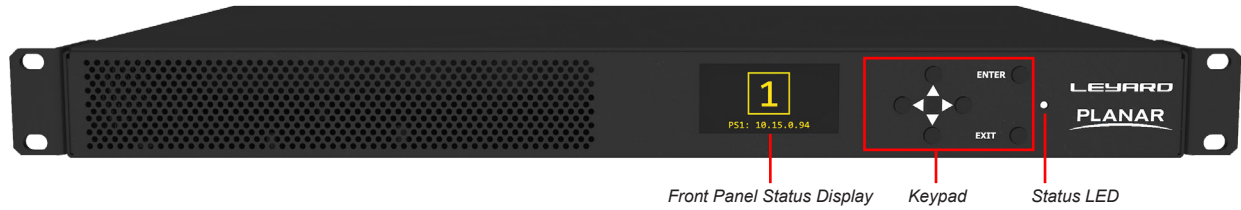

Leyard Video Controller (4 Output)

4-OUTPUT LEYARD VIDEO CONTROLLER

Model Name	VC4H-BP+
Type	1U rack-mounted controller drives up to 4 Full HD (1920x1080) display sections
Rack Size	19" 1U Rack Unit
Maximum Distance from Video Wall	Standard: 200ft (60m) | Fiber Extension: 1000ft (300m)
Video Inputs	4x HDMI 2.0 (w/ HDCP 2.2); 1x DisplayPort 1.2
Video Outputs	4x RJ45 8P8C; 1x DisplayPort 1.2
Control	IR Remote Control, RS-232, USB, Network, Leyard WallDirector Software
Controller Status	Diagnostic LEDs, health monitoring and alerts
Sync	Mini BNC In/Out
Image Scaling	Planar Big Picture Plus Processing, Leyard WallSync, PiP, 4K at 60Hz upscaling and downscaling

www.leyard.com | www.planar.com

North America
1-866-475-2627
sales@leyardgroup.com

EMEA
+421-907-775-941
sales.emea@leyardgroup.com

APAC
+852-2326-0228
info.asia@leyardgroup.com

Japan
+81-3-6915-2768
info.japan@leyardgroup.com

Latin America
+55-41-3059-5100
info.brazil@leyardgroup.com