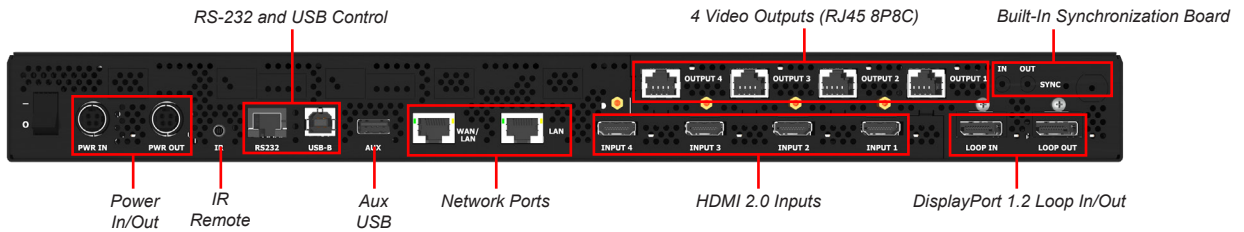

The Leyard Video Controller (VC) comes standard as part of the Leyard® DirectLight® X LED Video Wall System and Clarity® Matrix® G3 LCD Video Wall System.

### 9-OUTPUT LEYARD VIDEO CONTROLLER

<b>Model Name</b>	VC9H-BP+
<b>Type</b>	1U rack-mounted controller drives up to 9 Full HD (1920x1080) display sections
<b>Rack Size</b>	19" 1U Rack Unit
<b>Maximum Distance from Video Wall</b>	Standard: 200ft (60m)   Fiber Extension: 1000ft (300m)
<b>Video Inputs</b>	4x HDMI 2.0 (w/ HDCP 2.2); 1x DisplayPort 1.2
<b>Video Outputs</b>	9x RJ45 8P8C, 1x DisplayPort 1.2
<b>Control</b>	IR Remote Control, RS-232, USB, Network, Leyard WallDirector Software
<b>Controller Status</b>	Diagnostic LEDs, health monitoring and alerts
<b>Sync</b>	Mini BNC In / Out
<b>Image Scaling</b>	Planar Big Picture Plus Processing, Leyard WallSync, PiP, 4K at 60Hz upscaling and downscaling

## 4-OUTPUT LEYARD VIDEO CONTROLLER

Model Name	VC4H-BP+
Type	1U rack-mounted controller drives up to 4 Full HD (1920x1080) display sections
Rack Size	19" 1U Rack Unit
Maximum Distance from Video Wall	Standard: 200ft (60m)   Fiber Extension: 1000ft (300m)
Video Inputs	4x HDMI 2.0 (w/ HDCP 2.2); 1x DisplayPort 1.2
Video Outputs	4x RJ45 8P8C; 1x DisplayPort 1.2
Control	IR Remote Control, RS-232, USB, Network, Leyard WallDirector Software
Controller Status	Diagnostic LEDs, health monitoring and alerts
Sync	Mini BNC In/Out
Image Scaling	Planar Big Picture Plus Processing, Leyard WallSync, PiP, 4K at 60Hz upscaling and downscaling