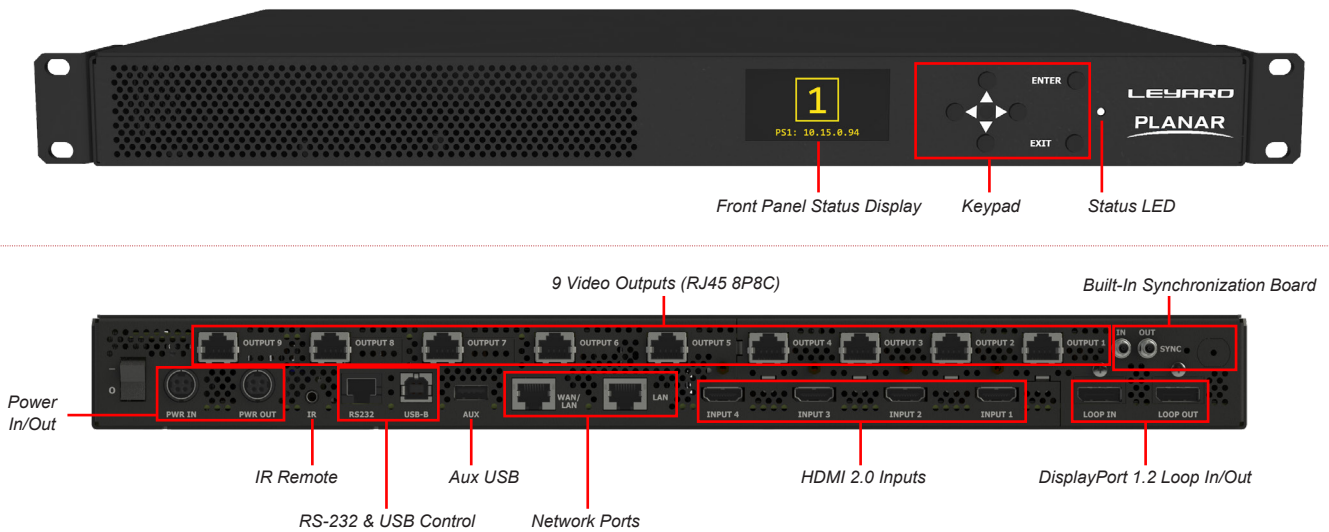

The Leyard® Video Controller (VC) is a compact yet powerful rack-mount processor that can cascade to support large video walls and provide windowing and Picture-in-Picture (PiP) for source flexibility. It includes Planar® Big Picture Plus™ video wall processing, which can scale sources across the entire video wall or across sections of the video wall. The Leyard Video Controller offers configuration, control and monitoring from the modern web-based Leyard® WallDirector™ software interface. The VC incorporates Leyard® WallSync™, providing precisely synchronized video playback and genlock across the video wall.

### 9-OUTPUT LEYARD VIDEO CONTROLLER

<b>Model Name</b>	VC9H-BP+
<b>Type</b>	1U rack-mounted controller drives up to 9 Full HD (1920x1080) display sections
<b>Rack Size</b>	19" 1U Rack Unit
<b>Maximum Distance from Video Wall</b>	Standard: 200ft (60m)   Fiber Extension: 1000ft (300m)
<b>Video Inputs</b>	4x HDMI 2.0 (w/ HDCP 2.2); 1x DisplayPort 1.2
<b>Video Outputs</b>	9x RJ45 8P8C, 1x DisplayPort 1.2
<b>Control</b>	IR Remote Control, RS-232, USB, Network, Leyard WallDirector Software
<b>Controller Status</b>	Diagnostic LEDs, health monitoring and alerts
<b>Sync</b>	Mini BNC In / Out
<b>Image Scaling</b>	Planar Big Picture Plus Processing, Leyard WallSync, PiP, 4K at 60Hz upscaling and downscaling

## 4-OUTPUT LEYARD VIDEO CONTROLLER

Model Name	VC4H-BP+
Type	1U rack-mounted controller drives up to 4 Full HD (1920x1080) display sections
Rack Size	19" 1U Rack Unit
Maximum Distance from Video Wall	Standard: 200ft (60m)   Fiber Extension: 1000ft (300m)
Video Inputs	4x HDMI 2.0 (w/ HDCP 2.2); 1x DisplayPort 1.2
Video Outputs	4x RJ45 8P8C; 1x DisplayPort 1.2
Control	IR Remote Control, RS-232, USB, Network, Leyard WallDirector Software
Controller Status	Diagnostic LEDs, health monitoring and alerts
Sync	Mini BNC In/Out
Image Scaling	Planar Big Picture Plus Processing, Leyard WallSync, PiP, 4K at 60Hz upscaling and downscaling