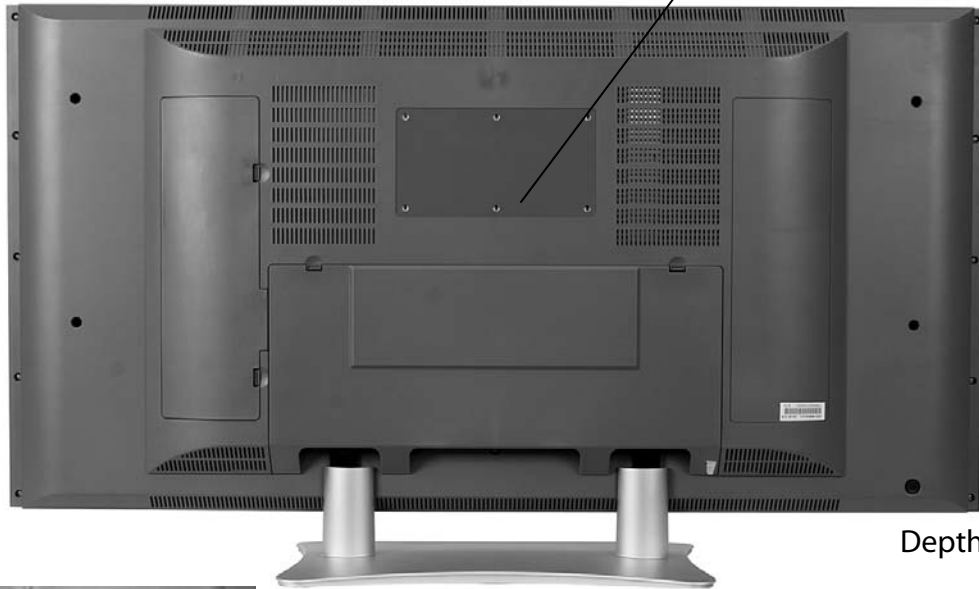

## XP37W 37" LCD HDTV

### *Wall Mount Pattern*

Height  
Without  
stand

24.9 inches

Width  
43.8 inches

Depth without stand

4.06 inches

Planar XP37W Wall Mount

Depth of wall mount  
1.75 inches