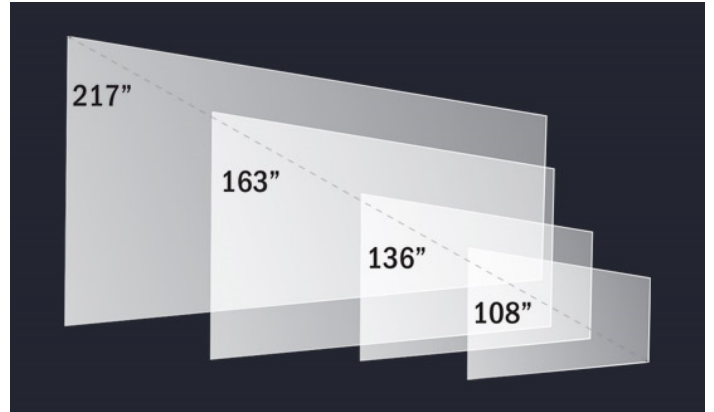

SPECIFICATION	DETAIL
Model Name	Planar Luxe MicroLED 8K 217"
Display Technology	DirectView MicroLED
Resolution	8K (7680 x 4320)
Display Size Diagonal	217"
Display size	15.9' x 8.9'
Width x Height	4839 x 2722mm
Mounted Depth	95.2mm (3.75in) nominal. ADA Compliant
Pixel Pitch	0.625mm
Brightness Max (cd / sq m)	1000
Contrast Ratio	10,000:1
Refresh Rate	3840Hz
Color Temperature Range (k)	3000-10000 adjustable
Viewing Angle (50% of brightness)	>160° horizontal; >160° vertical
Video Input Resolution Maximum	4k at 60hz
Video Inputs	8x HDMI 2.0 (w/ HDCP 2.2)
Control	Network
Front Access Install/Service	Yes
Runtime Duty Cycle (Hours/Day)	24 x 7

LED Lifetime, Typical	100,000 hrs
Power Consumption, Maximum (watts)	9900
Display Weight	1286 Lbs
Storage Temperature/Humidity (degrees F/C, relative humidity)	-20° to 60° C -4° to 140° F (10-85% RH, non-condensing)
Operating Temperature/Humidity (degrees F/C, relative humidity)	-10° to 35° C 14° to 95° F (10-85% RH, non-condensing)
Warranty	Planar EverCare Lifetime Warranty (North America)
Package Includes	Display wall, Planar WallDirector Video Controller, Planar Remote Power Supply, Signal cables, Power cables, Wall mount, Remote Control and Module Spares