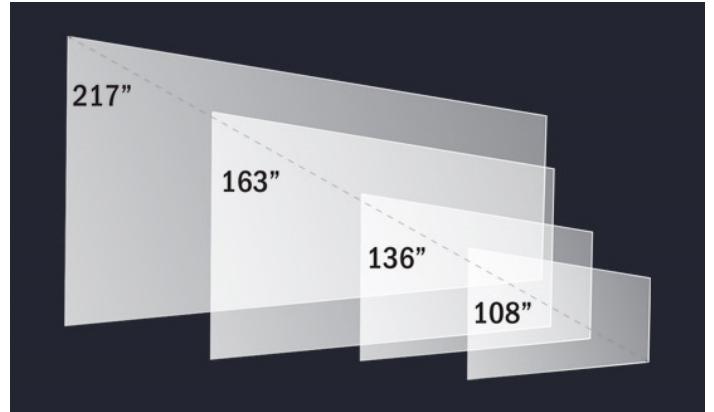

SPECIFICATION	DETAIL
Model Name	Planar Luxe MicroLED 4K 163”
Display Technology	DirectView MicroLED
Resolution	4K (3840x2160)
Display Size Diagonal	163”
Display size	11.9’ x 6.7’
Width x Height	3629 x 2041mm
Mounted Depth	95.2mm (3.75in) nominal. ADA Compliant
Pixel Pitch	0.937mm
Brightness Max (cd / sq m)	1600
Contrast Ratio	10,000:1
Refresh Rate	3840Hz
Color Temperature Range (k)	3000-10000 adjustable
Viewing Angle (50% of brightness)	>160° horizontal; >160° vertical
Video Input Resolution Maximum	4k at 60hz
Video Inputs	4x HDMI 2.0 (w/ HDCP 2.2), 1x DisplayPort 1.2
Control	Network
Front Access Install/Service	Yes
Runtime Duty Cycle (Hours/Day)	24 x 7

<b>LED Lifetime, Typical</b>	100,000 hrs
<b>Power Consumption, Maximum (watts)</b>	5316
<b>Display Weight</b>	728 Lbs
<b>Storage Temperature/Humidity (degrees F/C, relative humidity)</b>	-20° to 60° C   -4° to 140° F (10-85% RH, non-condensing)
<b>Operating Temperature/Humidity (degrees F/C, relative humidity)</b>	-10° to 35° C   14° to 95° F (10-85% RH, non-condensing)
<b>Warranty</b>	Planar EverCare Lifetime Warranty (North America)
<b>Package Includes</b>	Display wall, Planar WallDirector Video Controller, Planar Remote Power Supply, Signal cables, Power cables, Wall mount, Remote Control and Module Spares