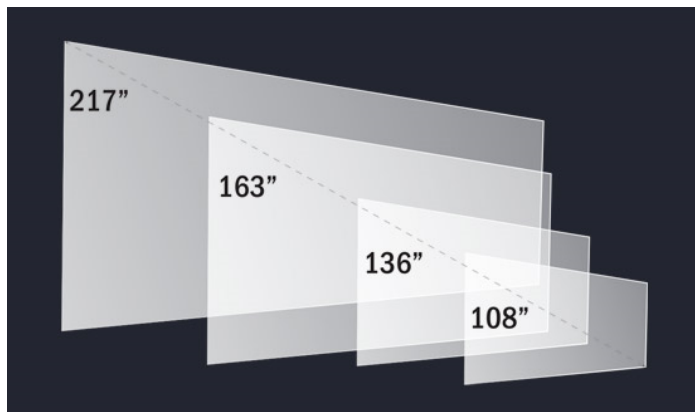

SPECIFICATION	DETAIL
Model Name	Planar Luxe MicroLED 4K 163”
Display Technology	DirectView MicroLED
Resolution	4K (3840x2160)
Display Size Diagonal	163”
Display size	11.9’ x 6.7’
Width x Height	3629 x 2041mm
Mounted Depth	95.2mm (3.75in) nominal. ADA Compliant
Pixel Pitch	0.937mm
Brightness Max (cd / sq m)	1600
Contrast Ratio	10,000:1
Refresh Rate	3840Hz
Color Temperature Range (k)	3000-10000 adjustable
Viewing Angle (50% of brightness)	>160° horizontal; >160° vertical
Video Input Resolution Maximum	4k at 60hz
Video Inputs	4x HDMI 2.0 (w/ HDCP 2.2), 1x DisplayPort 1.2
Control	Network
Front Access Install/Service	Yes
Runtime Duty Cycle (Hours/Day)	24 x 7

LED Lifetime, Typical	100,000 hrs
Power Consumption, Maximum (watts)	5316
Display Weight	728 Lbs
Storage Temperature/Humidity (degrees F/C, relative humidity)	-20° to 60° C -4° to 140° F (10-85% RH, non-condensing)
Operating Temperature/Humidity (degrees F/C, relative humidity)	-10° to 35° C 14° to 95° F (10-85% RH, non-condensing)
Warranty	Planar EverCare Lifetime Warranty (North America)
Package Includes	Display wall, Planar WallDirector Video Controller, Planar Remote Power Supply, Signal cables, Power cables, Wall mount, Remote Control and Module Spares