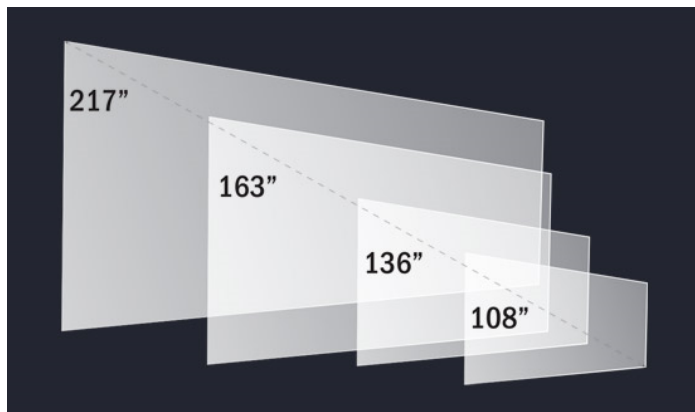

SPECIFICATION	DETAIL
Model Name	Planar Luxe MicroLED 4K 136”
Display Technology	DirectView MicroLED
Resolution	4K (3840x2160)
Display Size Diagonal	136"
Display size	9.9' x 5.6'
Width x Height	3024 x 1701mm
Mounted Depth	95.2mm (3.75in) nominal. ADA Compliant
Pixel Pitch	0.781mm
Brightness Max (cd / sq m)	1200
Contrast Ratio	10,000:1
Refresh Rate	3840Hz
Color Temperature Range (k)	3000-10000 adjustable
Viewing Angle (50% of brightness)	>160° horizontal; >160° vertical
Video Input Resolution Maximum	4k at 60hz
Video Inputs	4x HDMI 2.0 (w/ HDCP 2.2), 1x DisplayPort 1.2
Control	Network
Front Access Install/Service	Yes
Runtime Duty Cycle (Hours/Day)	24 x 7

LED Lifetime, Typical	100,000 hrs
Power Consumption, Maximum (watts)	4047
Display Weight	520 Lbs
Storage Temperature/Humidity (degrees F/C, relative humidity)	-20° to 60° C -4° to 140° F (10-85% RH, non-condensing)
Operating Temperature/Humidity (degrees F/C, relative humidity)	-10° to 35° C 14° to 95° F (10-85% RH, non-condensing)
Warranty	Planar EverCare Lifetime Warranty (North America)
Package Includes	Display wall, Planar WallDirector Video Controller, Planar Remote Power Supply, Signal cables, Power cables, Wall mount, Remote Control and Module Spares