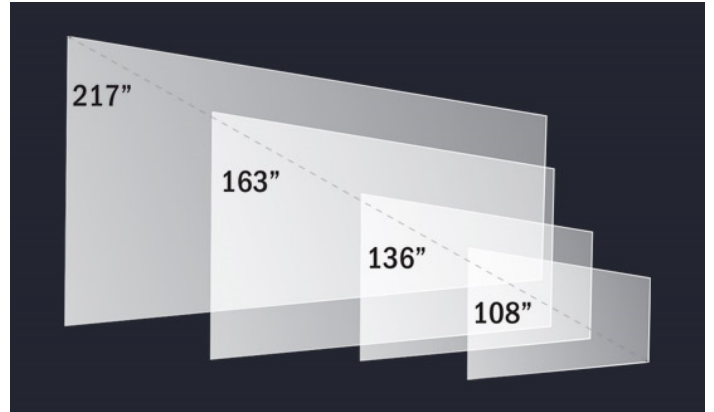

SPECIFICATION	DETAIL
Model Name	Planar Luxe MicroLED 4K 136”
Display Technology	DirectView MicroLED
Resolution	4K (3840x2160)
Display Size Diagonal	136"
Display size	9.9' x 5.6'
Width x Height	3024 x 1701mm
Mounted Depth	95.2mm (3.75in) nominal. ADA Compliant
Pixel Pitch	0.781mm
Brightness Max (cd / sq m)	1200
Contrast Ratio	10,000:1
Refresh Rate	3840Hz
Color Temperature Range (k)	3000-10000 adjustable
Viewing Angle (50% of brightness)	>160° horizontal; >160° vertical
Video Input Resolution Maximum	4k at 60hz
Video Inputs	4x HDMI 2.0 (w/ HDCP 2.2), 1x DisplayPort 1.2
Control	Network
Front Access Install/Service	Yes
Runtime Duty Cycle (Hours/Day)	24 x 7

LED Lifetime, Typical	100,000 hrs
Power Consumption, Maximum (watts)	4047
Display Weight	520 Lbs
Storage Temperature/Humidity (degrees F/C, relative humidity)	-20° to 60° C -4° to 140° F (10-85% RH, non-condensing)
Operating Temperature/Humidity (degrees F/C, relative humidity)	-10° to 35° C 14° to 95° F (10-85% RH, non-condensing)
Warranty	Planar EverCare Lifetime Warranty (North America)
Package Includes	Display wall, Planar WallDirector Video Controller, Planar Remote Power Supply, Signal cables, Power cables, Wall mount, Remote Control and Module Spares