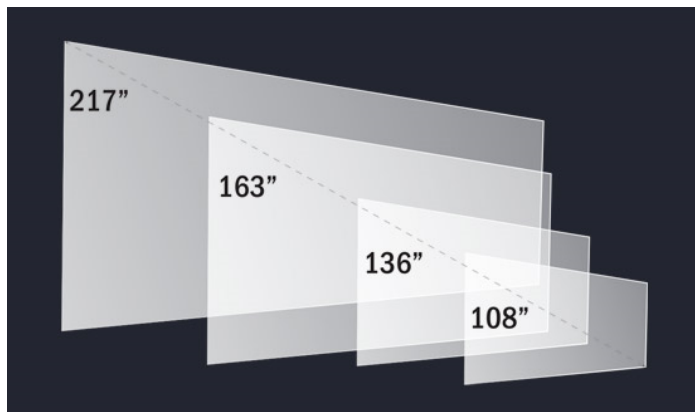

SPECIFICATION	DETAIL
Model Name	Planar Luxe MicroLED 4K 108”
Display Technology	DirectView MicroLED
Resolution	4K (3840x2160)
Display Size Diagonal	108"
Display size	7.9' x 4.5'
Width x Height	2419 x 1361mm
Mounted Depth	95.2mm (3.75in) nominal. ADA Compliant
Pixel Pitch	0.625mm
Brightness Max (cd / sq m)	1000
Contrast Ratio	10,000:1
Refresh Rate	3840Hz
Color Temperature Range (k)	3000-10000 adjustable
Viewing Angle (50% of brightness)	>160° horizontal; >160° vertical
Video Input Resolution Maximum	4k at 60hz
Video Inputs	4x HDMI 2.0 (w/ HDCP 2.2), 1x DisplayPort 1.2
Control	Network
Front Access Install/Service	Yes
Runtime Duty Cycle (Hours/Day)	24 x 7

LED Lifetime, Typical	100,000 hrs
Power Consumption, Maximum (watts)	2475
Display Weight	336 Lbs
Storage Temperature/Humidity (degrees F/C, relative humidity)	-20° to 60° C -4° to 140° F (10-85% RH, non-condensing)
Operating Temperature/Humidity (degrees F/C, relative humidity)	-10° to 35° C 14° to 95° F (10-85% RH, non-condensing)
Warranty	Planar EverCare Lifetime Warranty (North America)
Package Includes	Display wall, Planar WallDirector Video Controller, Planar Remote Power Supply, Signal cables, Power cables, Wall mount, Remote Control and Module Spares