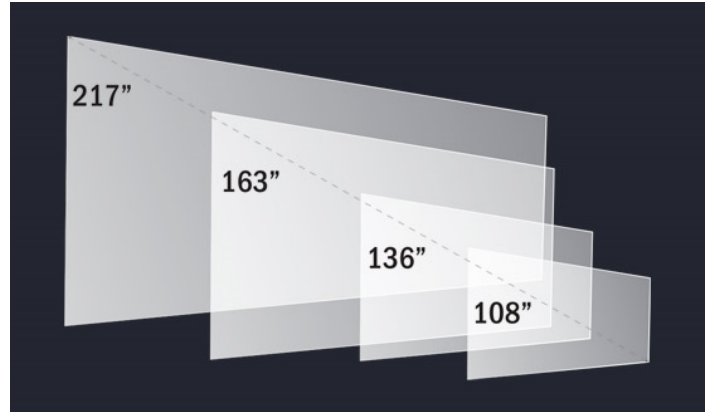

Planar Luxe MicroLED 4K 108” MicroLED Display

From cinema content to motion-based digital art, Planar® Lifestyle Displays offer a way to enrich distinctive spaces. These professional-grade displays provide vibrant, high-resolution canvases for creative expression and entertainment. Leading-edge technology, design adaptability and the slimmest profiles ensure they seamlessly integrate with architectural elements and complement interior decor.

SPECIFICATION	DETAIL
Model Name	Planar Luxe MicroLED 4K 108”
Display Technology	DirectView MicroLED
Resolution	4K (3840x2160)
Display Size Diagonal	108"
Display size	7.9' x 4.5'
Width x Height	2419 x 1361mm
Mounted Depth	95.2mm (3.75in) nominal. ADA Compliant
Pixel Pitch	0.625mm
Brightness Max (cd / sq m)	1000
Contrast Ratio	10,000:1
Refresh Rate	3840Hz
Color Temperature Range (k)	3000-10000 adjustable
Viewing Angle (50% of brightness)	>160° horizontal; >160° vertical
Video Input Resolution Maximum	4k at 60hz
Video Inputs	4x HDMI 2.0 (w/ HDCP 2.2), 1x DisplayPort 1.2
Control	Network
Front Access Install/Service	Yes
Runtime Duty Cycle (Hours/Day)	24 x 7

LED Lifetime, Typical	100,000 hrs
Power Consumption, Maximum (watts)	2475
Display Weight	336 Lbs
Storage Temperature/Humidity (degrees F/C, relative humidity)	-20° to 60° C -4° to 140° F (10-85% RH, non-condensing)
Operating Temperature/Humidity (degrees F/C, relative humidity)	-10° to 35° C 14° to 95° F (10-85% RH, non-condensing)
Warranty	Planar EverCare Lifetime Warranty (North America)
Package Includes	Display wall, Planar WallDirector Video Controller, Planar Remote Power Supply, Signal cables, Power cables, Wall mount, Remote Control and Module Spares