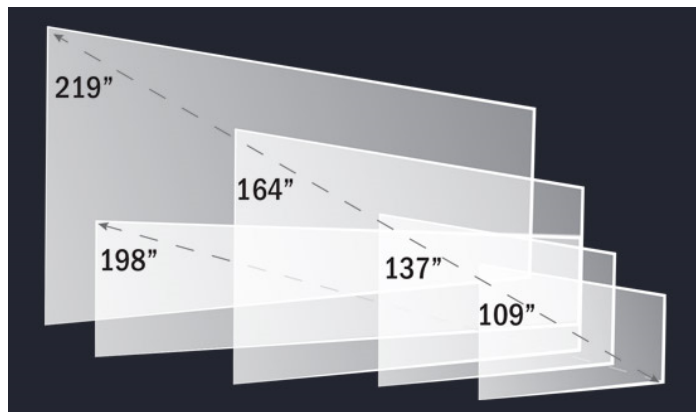

# Planar Luxe 4K 219"

SPECIFICATION	DETAIL
Product Name	Planar Luxe 4K 219"
Display Technology	Direct View LED
Display Resolution	3840 x 2160
Image Size (diagonal)	219"
Display size	4839 x 2722mm   15.9' x 8.9'
Pixel Pitch	1.26mm
Brightness Max (cd / sq m)	600 nits
Contrast Ratio	7000:1
Brightness Uniformity	97%
Color Uniformity	97%
LED Refresh Rate	3000
Color Temperature, Adjustable (k)	3000 - 10000
Viewing Angle, Horizontal	160°
Viewing Angle, Vertical	140°
Video Input Resolution Maximum	3840 x 2160 @ 60Hz
HDR Support	HDR10
Frame Rate	50, 60Hz
Video Inputs	4x HDMI 2.0 (HDCP 2.2), 1x DisplayPort 1.2
Control	RS232, Network
Service Access	Front
Runtime Duty Cycle (Hours/Day)	24 x 7