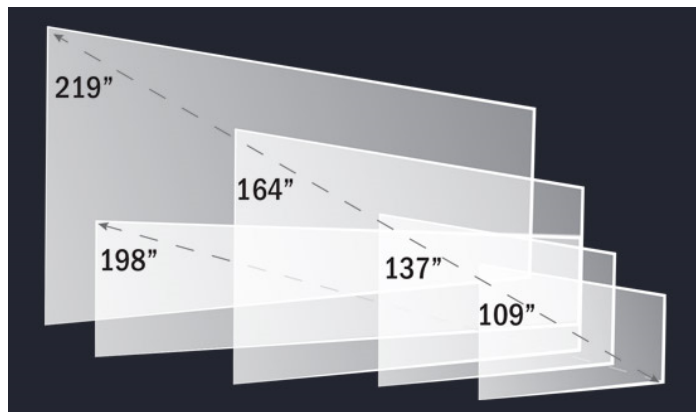

Planar Luxe 2K 137"

LED Display

From cinema content to motion-based digital art, Planar® Lifestyle Displays offer a way to enrich distinctive spaces. These professional-grade displays provide vibrant, high-resolution canvases for creative expression and entertainment. Leading-edge technology, design adaptability and the slimmest profiles ensure they seamlessly integrate with architectural elements and complement interior decor.

SPECIFICATION	DETAIL
Product Name	Planar Luxe 2K 137"
Display Technology	Direct View LED
Display Resolution	1920 x 1080
Image Size (diagonal)	137"
Display size	3024 x 1701mm 9.9' x 5.6'
Pixel Pitch	1.575mm
Brightness Max (cd / sq m)	600 nits
Contrast Ratio	7000:1
Brightness Uniformity	97%
Color Uniformity	97%
LED Refresh Rate	3000
Color Temperature, Adjustable (k)	3000 - 10000
Viewing Angle, Horizontal	160°
Viewing Angle, Vertical	140°
Video Input Resolution Maximum	3840 x 2160 @ 60Hz
HDR Support	HDR10
Frame Rate	50, 60Hz
Video Inputs	4x HDMI 2.0 (HDCP 2.2), 1x DisplayPort 1.2
Control	RS232, Network
Service Access	Front
Runtime Duty Cycle (Hours/Day)	24 x 7

LED Lifetime, Typical	100000hrs
Power Supply	Redundant
Line Voltage	100~240V AC, 50/60Hz
Power Consumption, Maximum (watts)	3250
Display Weight	183kg 403lbs
Environmental	Indoor
Storage Temperature/Humidity (degrees F/C, relative humidity)	-20° to 60° C -4° to 140° F 10-85% relative humidity, non-condensing
Operating Temperature/Humidity (degrees F/C, relative humidity)	-10° to 40° C 14° to 104° F 10-80% relative humidity, non-condensing
Warranty	Planar EverCare Lifetime Warranty (North America)
Package Includes (solution and packaged content may vary by region)	Display wall, Planar WallDirector Video controller, Signal cables, Power cables, Wall mount, Trim, Remote Control, and Module Spares