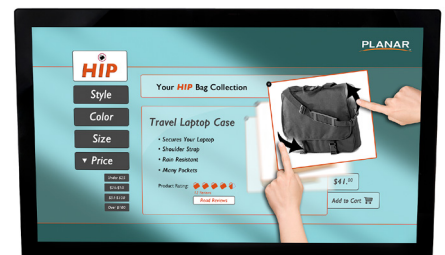

OPEN FRAME TOUCHSCREENS

LA2250RTPW - 22"