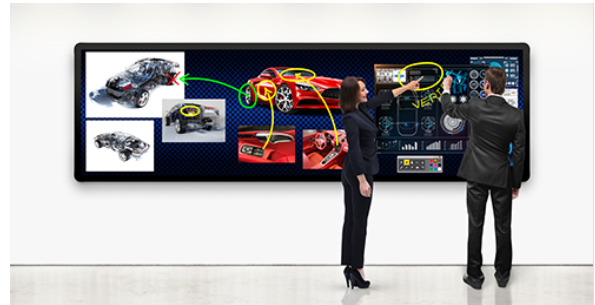

Leyard TWS MT32 4x4

Interactive LED Video Wall

The Leyard® TWSMT32 4x4 is a completely seamless interactive LED video wall with a 108" diagonal. Using Leyard® PLTS™ (Pliable LED Touch Surface™) technology and a sleek framing system, Leyard® LED MultiTouch provides a 32-point simultaneous interactive surface for a dynamic multi-user experience.

SPECIFICATION	DETAIL
Product Name	TWS MT32 4x4
Pixel Pitch	0.9375mm 1.25mm
Cabinet Configuration (W x H)	4x4
Video Wall w/ Touch Frame Dimensions (W x H x D)	100.8 x 59.47 x 4.62 in 2560.5 x 1510.5 x 117.4 mm
Diagonal	108 in (2560.5 mm)
Total Resolution	2560 x 1440 (for TWS0.9) 1920 x 1080 (for TWS1.2)
Line Voltage	100-240V AC, 50/60Hz autoranging
Brightness Max (cd / sq m)	>800
Contrast Ratio	> 6,000:1
Brightness Uniformity	>97%
Color Uniformity	>97%
Color Gamut	100% NTSC
LED Refresh Rate	1,920 Hz (for TWS0.9) 3,000 Hz (for TWS1.2)
Color Temperature, Adjustable (k)	3,200 - 9,300
Viewing Angle, Horizontal	160°
Viewing Angle, Vertical	140°
LED Type	Commercial grade 3-in-1 Black SMD
LED Surround	Black Solder Mask
Video Inputs	2x HDMI in, 2x HDMI out; HDCP Compliant
Frame Rate	50, 60Hz
Control Input Type	RS232 or Ethernet
Color Processing	10-bit