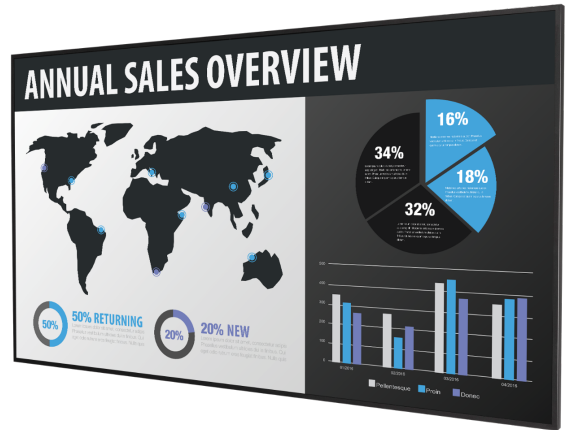

Planar QE7550

4K LCD Display

The Planar® QE7550 is an Ultra HD resolution (3840 x 2160) LCD display that provides an impressive end-to-end solution for designing, distributing and playing back ultra-high resolution content on a single display or multiple displays within a network, dramatically reducing installation cost and complexity. Available with an embedded media player and cutting-edge 4K @ 60Hz support through DisplayPort 1.2 and HDMI 2.0, the Planar QE7550 is ideal for applications ranging from dynamic digital signage to collaborative meeting spaces.

SPECIFICATION	DETAIL
Product Name	Planar QE7550
Planar Part Number	997-8795-00
Display Resolution	Ultra HD (3840 x 2160)
Screen Size	75 in. (diagonal)
Aspect Ratio	16:9
Display Active Area	65.0" (1650mm) x 36.5" (928mm)
Cabinet Dimensions (W x H x D)	66.1" x 37.8" x 3.2" (1680mm x 959mm x 82mm)
Bezel Width	0.60" (15.3mm) left/right; 0.61" (15.4mm) top/bottom
Brightness (typ)	500 nits
Response Time (typ)	6 ms
Frame Rate	120Hz
Contrast Ratio (typ)	1200:1
Contrast Ratio - Dynamic	20,000:1
Viewing Angle (typ)	178°
Color Gamut	72% NTSC
Display Color	>1 billion colors. Full 10 bit data path
Modes	3840x2160 @ 24/25/30/60Hz; 1920x1080 @ 24/25/30/50/60Hz; 480p, 576p, 720p @ 50/60 Hz; 1080p @ 24/25/30/50/60Hz; 1080i @ 50/60 Hz
Pixel Pitch	0.429 mm
Weight	115 lbs (52 kg)
Weight (Shipping)	TBD