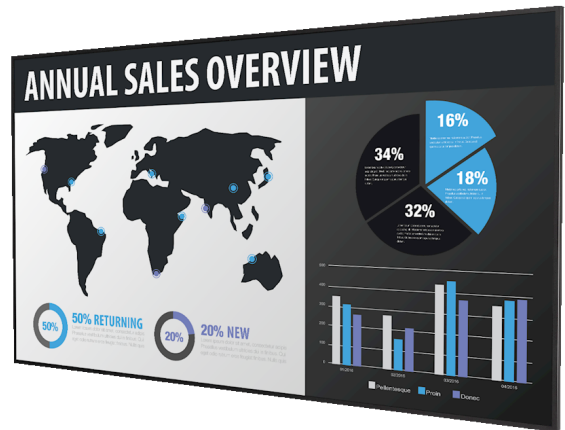

## 4K LCD Display

The Planar® QE7550 is an Ultra HD resolution (3840 x 2160) LCD display that provides an impressive end-to-end solution for designing, distributing and playing back ultra-high resolution content on a single display or multiple displays within a network, dramatically reducing installation cost and complexity. Available with an embedded media player and cutting-edge 4K @ 60Hz support through DisplayPort 1.2 and HDMI 2.0, the Planar QE7550 is ideal for applications ranging from dynamic digital signage to collaborative meeting spaces.

SPECIFICATION	DETAIL
Product Name	Planar QE7550
Planar Part Number	997-8795-00
Display Resolution	Ultra HD (3840 x 2160)
Screen Size	75 in. (diagonal)
Aspect Ratio	16:9
Display Active Area	65.0" (1650mm) x 36.5" (928mm)
Cabinet Dimensions (W x H x D)	66.1" x 37.8" x 3.2" (1680mm x 959mm x 82mm)
Bezel Width	0.60" (15.3mm) left/right; 0.61" (15.4mm) top/bottom
Brightness (typ)	500 nits
Response Time (typ)	6 ms
Frame Rate	120Hz
Contrast Ratio (typ)	1200:1
Contrast Ratio - Dynamic	20,000:1
Viewing Angle (typ)	178°
Color Gamut	72% NTSC
Display Color	>1 billion colors. Full 10 bit data path
Modes	3840x2160 @ 24/25/30/60Hz; 1920x1080 @ 24/25/30/50/60Hz; 480p, 576p, 720p @ 50/60 Hz; 1080p @ 24/25/30/50/60Hz; 1080i @ 50/60 Hz
Pixel Pitch	0.429 mm
Weight	115 lbs (52 kg)
Backlight	LED