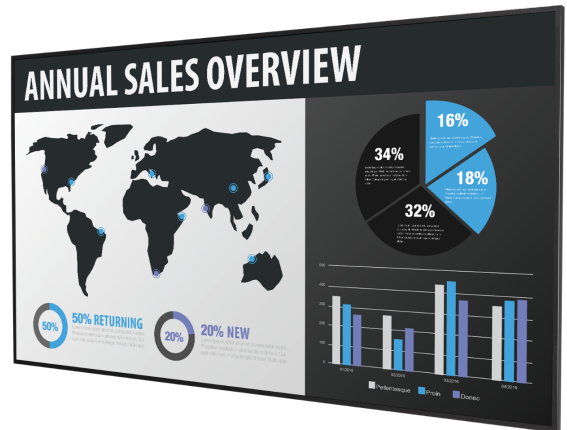

Planar QE7550

4K LCD Display

The Planar® QE7550 is an Ultra HD resolution (3840 x 2160) LCD display that provides an impressive end-to-end solution for designing, distributing and playing back ultra-high resolution content on a single display or multiple displays within a network, dramatically reducing installation cost and complexity. Available with an embedded media player and cutting-edge 4K @ 60Hz support through DisplayPort 1.2 and HDMI 2.0, the Planar QE7550 is ideal for applications ranging from dynamic digital signage to collaborative meeting spaces.

SPECIFICATION	DETAIL
Product Name	Planar QE7550
Planar Part Number	997-8795-00
Display Resolution	Ultra HD (3840 x 2160)
Screen Size	75 in. (diagonal)
Aspect Ratio	16:9
Display Active Area	65.0" (1650mm) x 36.5" (928mm)
Cabinet Dimensions (W x H x D)	66.1" x 37.8" x 3.2" (1680mm x 959mm x 82mm)
Bezel Width	0.60" (15.3mm) left/right; 0.61" (15.4mm) top/bottom
Brightness (typ)	500 nits
Response Time (typ)	6 ms
Frame Rate	120Hz
Contrast Ratio (typ)	1200:1
Contrast Ratio - Dynamic	20,000:1
Viewing Angle (typ)	178°
Color Gamut	72% NTSC
Display Color	>1 billion colors. Full 10 bit data path
Modes	3840x2160 @ 24/25/30/60Hz; 1920x1080 @ 24/25/30/50/60Hz; 480p, 576p, 720p @ 50/60 Hz; 1080p @ 24/25/30/50/60Hz; 1080i @ 50/60 Hz
Pixel Pitch	0.429 mm
Weight	115 lbs (52 kg)
Weight (Shipping)	TBD