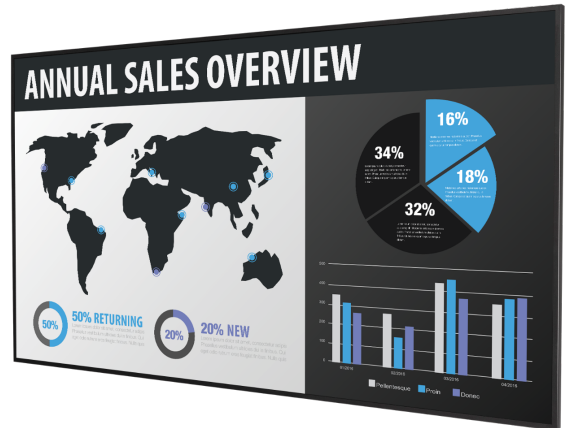

Planar QE7550

4K LCD Display

The Planar® QE7550 is an Ultra HD resolution (3840 x 2160) LCD display that provides an impressive end-to-end solution for designing, distributing and playing back ultra-high resolution content on a single display or multiple displays within a network, dramatically reducing installation cost and complexity. Available with an embedded media player and cutting-edge 4K @ 60Hz support through DisplayPort 1.2 and HDMI 2.0, the Planar QE7550 is ideal for applications ranging from dynamic digital signage to collaborative meeting spaces.

SPECIFICATION	DETAIL
Product Name	Planar QE7550
Planar Part Number	997-8795-00
Display Resolution	Ultra HD (3840 x 2160)
Screen Size	75 in. (diagonal)
Aspect Ratio	16:9
Display Active Area	65.0" (1650mm) x 36.5" (928mm)
Cabinet Dimensions (W x H x D)	66.1" x 37.8" x 3.2" (1680mm x 959mm x 82mm)
Bezel Width	0.60" (15.3mm) left/right; 0.61" (15.4mm) top/bottom
Brightness (typ)	500 nits
Response Time (typ)	6 ms
Frame Rate	120Hz
Contrast Ratio (typ)	1200:1
Contrast Ratio - Dynamic	20,000:1
Viewing Angle (typ)	178°
Color Gamut	72% NTSC
Display Color	>1 billion colors. Full 10 bit data path
Modes	3840x2160 @ 24/25/30/60Hz; 1920x1080 @ 24/25/30/50/60Hz; 480p, 576p, 720p @ 50/60 Hz; 1080p @ 24/25/30/50/60Hz; 1080i @ 50/60 Hz
Pixel Pitch	0.429 mm
Weight	115 lbs (52 kg)
Weight (Shipping)	TBD