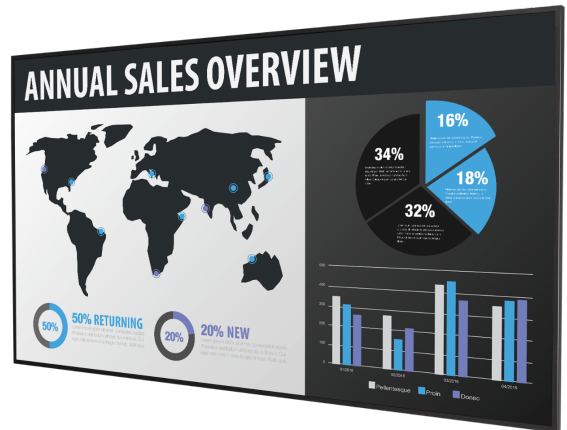

Planar QE7550

4K LCD Display

The Planar® QE7550 is an Ultra HD resolution (3840 x 2160) LCD display that provides an impressive end-to-end solution for designing, distributing and playing back ultra-high resolution content on a single display or multiple displays within a network, dramatically reducing installation cost and complexity. Available with an embedded media player and cutting-edge 4K @ 60Hz support through DisplayPort 1.2 and HDMI 2.0, the Planar QE7550 is ideal for applications ranging from dynamic digital signage to collaborative meeting spaces.

SPECIFICATION	DETAIL
Product Name	Planar QE7550
Planar Part Number	997-8795-00
Display Resolution	Ultra HD (3840 x 2160)
Screen Size	75 in. (diagonal)
Aspect Ratio	16:9
Display Active Area	65.0" (1650mm) x 36.5" (928mm)
Cabinet Dimensions (W x H x D)	66.1" x 37.8" x 3.2" (1680mm x 959mm x 82mm)
Bezel Width	0.60" (15.3mm) left/right; 0.61" (15.4mm) top/bottom
Brightness (typ)	500 nits
Response Time (typ)	6 ms
Frame Rate	120Hz
Contrast Ratio (typ)	1200:1
Contrast Ratio - Dynamic	20,000:1
Viewing Angle (typ)	178°
Color Gamut	72% NTSC
Display Color	>1 billion colors. Full 10 bit data path
Modes	3840x2160 @ 24/25/30/60Hz; 1920x1080 @ 24/25/30/50/60Hz; 480p, 576p, 720p @ 50/60 Hz; 1080p @ 24/25/30/50/60Hz; 1080i @ 50/60 Hz
Pixel Pitch	0.429 mm
Weight	115 lbs (52 kg)
Backlight	LED