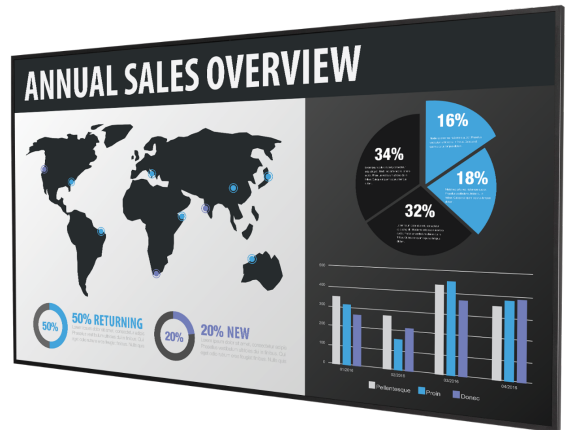

## 4K LCD Display

The Planar® QE7550 is an Ultra HD resolution (3840 x 2160) LCD display that provides an impressive end-to-end solution for designing, distributing and playing back ultra-high resolution content on a single display or multiple displays within a network, dramatically reducing installation cost and complexity. Available with an embedded media player and cutting-edge 4K @ 60Hz support through DisplayPort 1.2 and HDMI 2.0, the Planar QE7550 is ideal for applications ranging from dynamic digital signage to collaborative meeting spaces.

SPECIFICATION	DETAIL
Product Name	Planar QE7550
Planar Part Number	997-8795-00
Display Resolution	Ultra HD (3840 x 2160)
Screen Size	75 in. (diagonal)
Aspect Ratio	16:9
Display Active Area	65.0" (1650mm) x 36.5" (928mm)
Cabinet Dimensions (W x H x D)	66.1" x 37.8" x 3.2" (1680mm x 959mm x 82mm)
Bezel Width	0.60" (15.3mm) left/right; 0.61" (15.4mm) top/bottom
Brightness (typ)	500 nits
Response Time (typ)	6 ms
Frame Rate	120Hz
Contrast Ratio (typ)	1200:1
Contrast Ratio - Dynamic	20,000:1
Viewing Angle (typ)	178°
Color Gamut	72% NTSC
Display Color	>1 billion colors. Full 10 bit data path
Modes	3840x2160 @ 24/25/30/60Hz; 1920x1080 @ 24/25/30/50/60Hz; 480p, 576p, 720p @ 50/60 Hz; 1080p @ 24/25/30/50/60Hz; 1080i @ 50/60 Hz
Pixel Pitch	0.429 mm
Weight	115 lbs (52 kg)
Weight (Shipping)	TBD