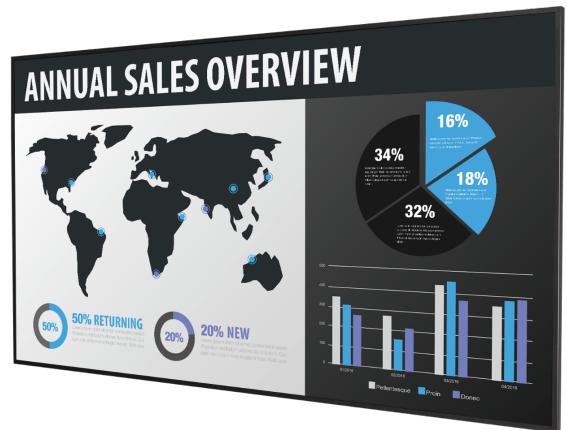

## 4K LCD Display

The Planar® QE7550 is an Ultra HD resolution (3840 x 2160) LCD display that provides an impressive end-to-end solution for designing, distributing and playing back ultra-high resolution content on a single display or multiple displays within a network, dramatically reducing installation cost and complexity. Available with an embedded media player and cutting-edge 4K @ 60Hz support through DisplayPort 1.2 and HDMI 2.0, the Planar QE7550 is ideal for applications ranging from dynamic digital signage to collaborative meeting spaces.

| SPECIFICATION                  | DETAIL   |
|--------------------------------|--|
| Product Name                   | Planar QE7550  |
| Planar Part Number             | 997-8795-00  |
| Display Resolution             | Ultra HD (3840 x 2160)   |
| Screen Size                    | 75 in. (diagonal)  |
| Aspect Ratio                   | 16:9   |
| Display Active Area            | 65.0" (1650mm) x 36.5" (928mm)   |
| Cabinet Dimensions (W x H x D) | 66.1" x 37.8" x 3.2" (1680mm x 959mm x 82mm)   |
| Bezel Width                    | 0.60" (15.3mm) left/right; 0.61" (15.4mm) top/bottom   |
| Brightness (typ)               | 500 nits   |
| Response Time (typ)            | 6 ms   |
| Frame Rate                     | 120Hz  |
| Contrast Ratio (typ)           | 1200:1   |
| Contrast Ratio - Dynamic       | 20,000:1   |
| Viewing Angle (typ)            | 178°   |
| Color Gamut                    | 72% NTSC   |
| Display Color                  | >1 billion colors. Full 10 bit data path   |
| Modes                          | 3840x2160 @ 24/25/30/60Hz; 1920x1080 @ 24/25/30/50/60Hz; 480p, 576p, 720p @ 50/60 Hz; 1080p @ 24/25/30/50/60Hz; 1080i @ 50/60 Hz |
| Pixel Pitch                    | 0.429 mm   |
| Weight                         | 115 lbs (52 kg)  |
| Weight (Shipping)              | TBD  |