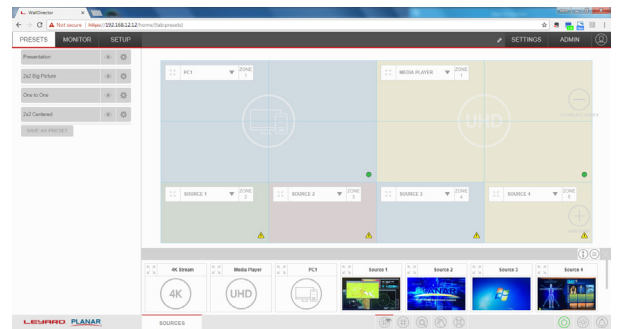

Scale across multiple displays

4K Picture-in-Picture

Flexible resolution support

Tile multiple sources in smaller area

Leyard WallDirector Software

Leyard DirectLight X features Leyard® WallDirector™ Software— an intuitive and powerful software tool to simplify video wall installation, configuration and operation.

The Leyard WallDirector Software allows users to:

- Set-up & configure a video wall
- Capture the health status of video wall components in a centralized, convenient location
- Recall windowing layouts via simple, one-button presets
- Drag & drop sources on the video wall canvas
- Easily manipulate the window size & position