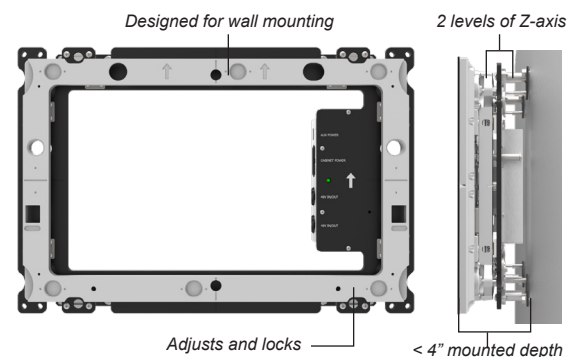

System Components:

- Leyard DirectLight X LED cabinets
- Leyard EasyAlign Mounting System
- Off-Board Leyard Remote Power Supply and Leyard Video Controller
- Planar Big Picture Plus video processing with Leyard WallSync technology
- Leyard WallDirector Software

Precision Alignment and Front Serviceability

The Leyard® EasyAlign™ Mounting System simplifies installation, alignment and servicing of Leyard DirectLight X LED video walls and features:

- An exceedingly thin < 4" (100mm) profile depth
- Perfect adjustment with six-axis alignment features
- Front service accessibility to all video wall system components
- Positive locking features for LED cabinet stability
- Flexible install options, including forward tilt (up to 10°), 90° corner installations and faceted curved video walls