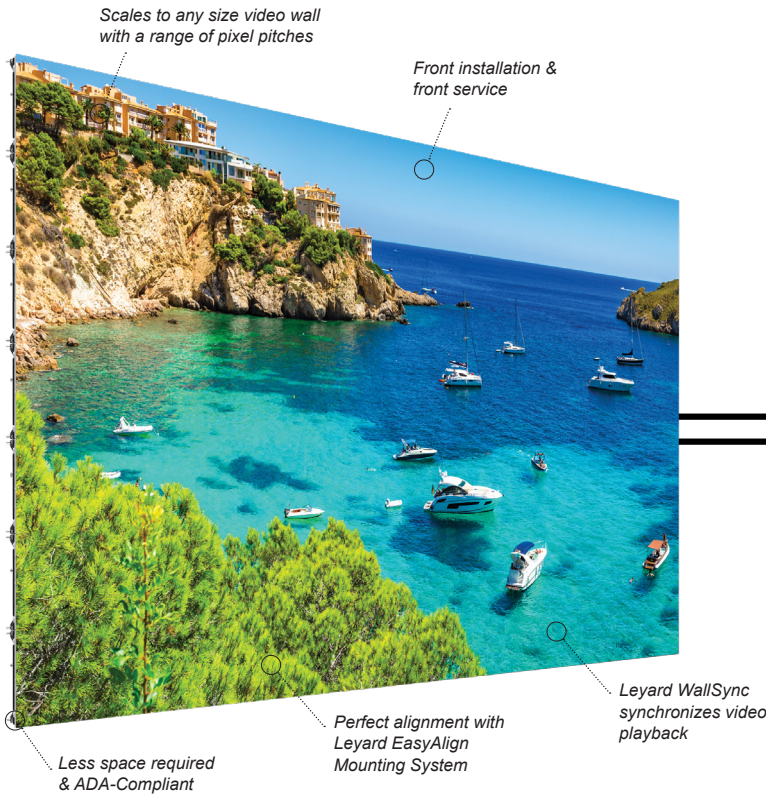

Unique Architecture for a True All-In-One Solution

Engineered by LED video wall experts, Leyard DirectLight X's next-generation design addresses the challenges and unique benefits of fine pitch LED. The architecture addresses mounting, alignment, reliability, fault-tolerance, fast service, power efficiency, scalability and long life, resulting in superior visual performance and value to the customer.