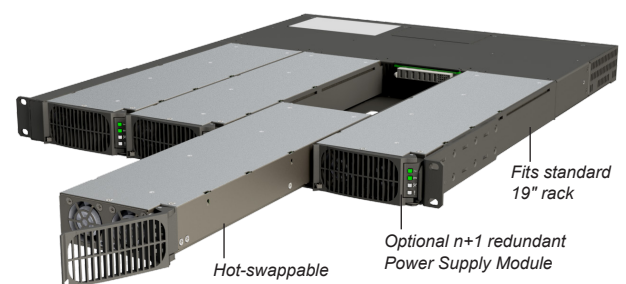

Mission Critical Design

The Leyard® Remote Power Supply delivers mission-critical reliability with:

- 24x7 operation
- n+1 hot-swappable redundant Remote Power Supply Modules
- Low power standby mode
- Redundant AC input circuitry
- Reduced thermal stress, health and status monitoring capabilities

For government and military customers delivering highly sensitive information, Leyard DirectLight X offers a Fiber Video Extension option—a more secure and longer distance option for extending the video signal.