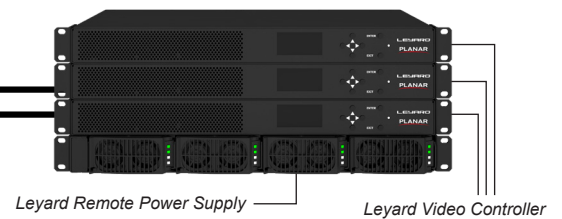

Next-Generation LED Video Wall Solution

The next-generation Leyard® DirectLight® X LED Video Wall System expands the award-winning Leyard® DirectLight® LED Video Wall System platform to deliver the ultimate complete LED video wall solution. With the off-board Leyard® Video Controller, Leyard DirectLight X becomes the industry's first LED video wall solution to embed advanced video processing directly into the product.

Leyard DirectLight X delivers a complete solution with an off-board video controller, off-board hot-swap power supplies, industry-leading wall mount, fine pixel pitch cabinets with full front service access, as well as modern, web-based control and management software.

System Components:

- Leyard DirectLight X LED cabinets
- Leyard EasyAlign Mounting System
- Off-Board Leyard Remote Power Supply and Leyard Video Controller
- Planar Big Picture Plus video processing with Leyard WallSync technology
- Leyard WallDirector Software

Precision Alignment and Front Serviceability

The Leyard® EasyAlign™ Mounting System simplifies installation, alignment and servicing of Leyard DirectLight X LED video walls and features:

- An exceedingly thin < 4" (100mm) profile depth
- Perfect adjustment with six-axis alignment features
- Front service accessibility to all video wall system components
- Positive locking features for LED cabinet stability
- Flexible install options, including forward tilt (up to 10°), 90° corner installations and faceted curved video walls