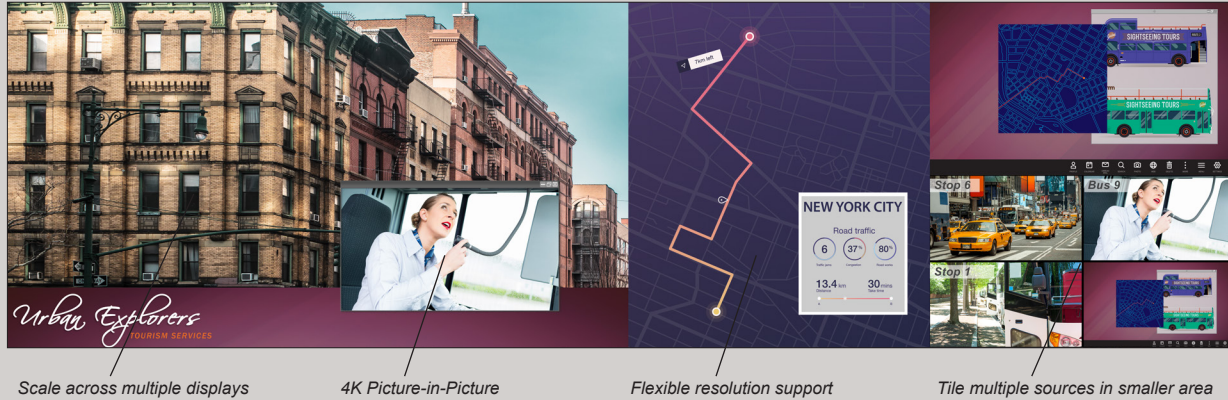

Advanced Video Wall Processing

Leyard DirectLight X delivers extensive and flexible video wall processing options to display sources on the video wall. With Planar® Big Picture Plus™ Video Wall Processing, users can scale sources across the entire video wall or any section of the video wall and use high resolution content, up to 4K, to be spread over multiple sections at native resolution

Solving a range of video wall genlock and synchronization challenges, Leyard DirectLight X includes Leyard® WallSync genlock technology. Leyard WallSync uses Smart Genlock to automatically ensure perfectly synchronized video playback without manual configuration.

Scale across multiple displays

4K Picture-in-Picture

Flexible resolution support

Tile multiple sources in smaller area

Leyard WallDirector Software

Leyard DirectLight X features Leyard® WallDirector™ Software— an intuitive and powerful software tool to simplify video wall installation, configuration and operation.

The Leyard WallDirector Software allows users to:

- Set-up & configure a video wall
- Capture the health status of video wall components in a centralized, convenient location
- Recall windowing layouts via simple, one-button presets
- Drag & drop sources on the video wall canvas
- Easily manipulate the window size & position