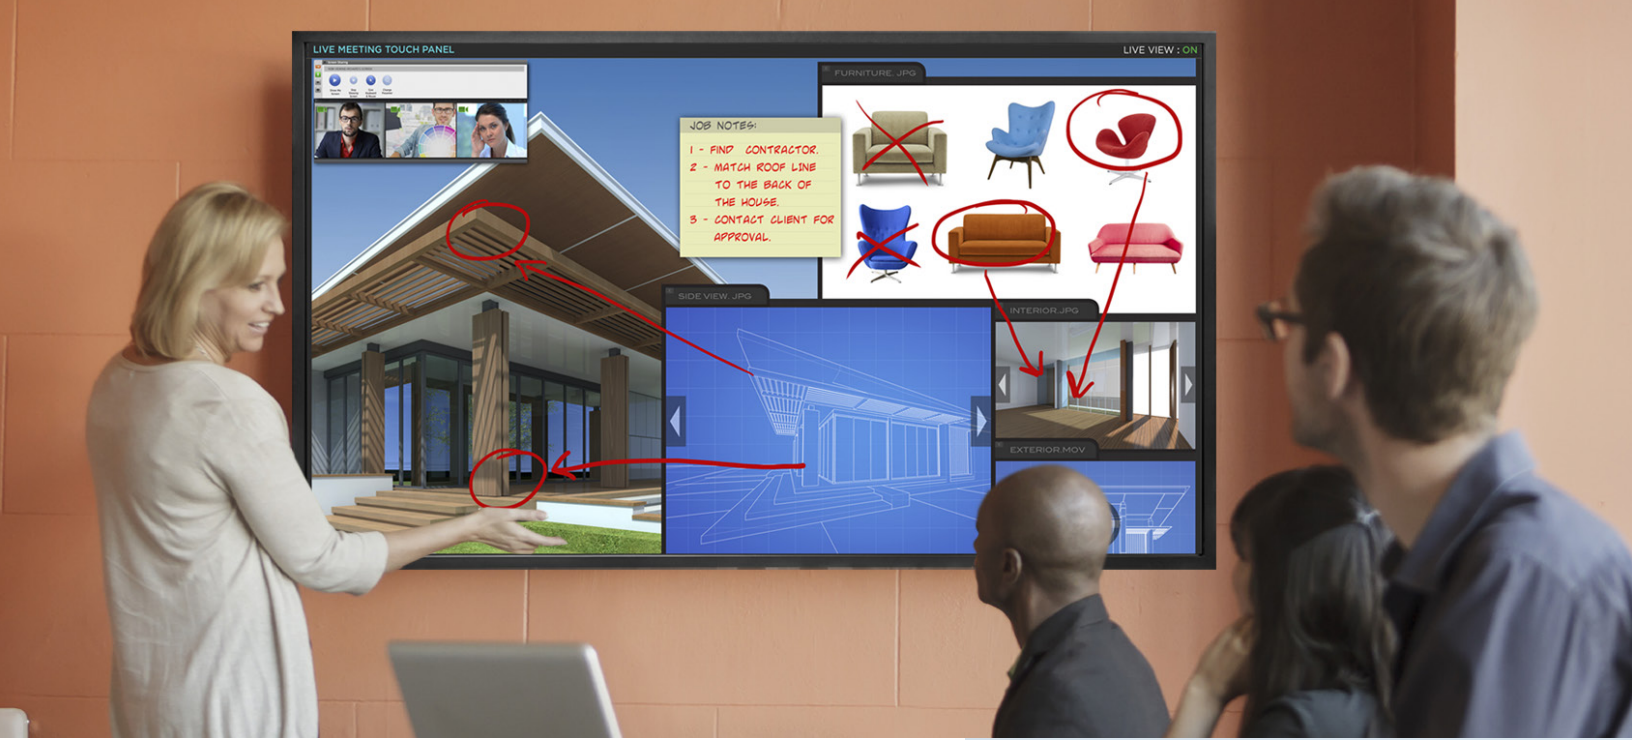

MULTI-SOURCE VIEWING

Built-in Planar® MediaPlex™ Plus Processing offers advanced versatility and control of multi-source viewing.

Features and Benefits:

- Multiple sources can be viewed simultaneously in dual, triple, quad or picture-in-picture (PiP) layouts
- Precise image adjustments optimize picture quality at the source level
- Seamless upscaling and downscaling within any layout
- Ability to recall and schedule custom preset configurations
- Available Planar® UltraRes™ App enables simplified on-the-fly switching of layouts and sources from any iOS or Android mobile device

PLANAR EP SERIES | *High performance and interactive 4K display solutions*

The Planar® EP Series delivers superior performance and reliability for demanding public venue, corporate and control room applications. With OPS compatibility and interactive touch options, these displays can be transformed into complete digital signage or meeting room solutions.

Features and Benefits:

- Available in 50", 58" and 65"
- Designed for 24x7 operation
- Ultra slim, logo-free metal bezel
- Built-in speakers
- Multi-touch models available
- Planar® TouchMark™ annotation and whiteboarding software license included with each touch model
- Expansion slot supports Intel's Open Pluggable Specification (OPS)
- Supports landscape and portrait orientation
- Multi-source viewing supports PiP, dual, triple, and quad layouts
- Supports native 4K at up to 60Hz with Display Port 1.2

ENGAGING TOUCH TECHNOLOGY

Planar 4K LCD displays can be transformed into fully integrated touch screens to create interactive experiences for public information, wayfinding, meeting room collaboration and training rooms. These displays offer precise multi-touch solutions with a slim profile and protective glass seal to keep dust, dirt and moisture away from the display.