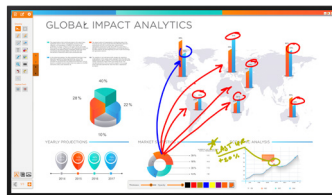

LOGO-FREE

Free your frame from logos that divert attention from your brand and messaging. All Planar 4K LCD displays are logo-free, allowing the spotlight to shine where it should – on the screen.

Planar Commercial-Grade 4K LCD Displays What makes us different?

Planar's commercial-grade 4K LCD displays are designed for lasting durability and superior performance. With features required for professional applications, Planar displays are much more than a television.

Compare Planar commercial-grade displays to commodity large screen TVs and you immediately see the advantages of a professional 4K LCD display from Planar.

CAPABILITY	PLANAR 4K LCDs	CONSUMER TVs
Bezel	Durable, symmetrical design; logo-free	No
Support for extended use	Commercial-grade panel and backlight	No
Landscape/portrait	Both*	Landscape only
Brightness	Up to 550 nit	Ranges from 200-300 nit
Commercial connectivity	Yes	No
Display control	RS-232 and LAN	No
Multi-source viewing	Yes	No
OPS slot	Yes	No
Protective glass	Yes*	No
Touch screen	Yes	No
Warranty	3 years advance replacement	1 year parts and labor

*Available on select Planar models