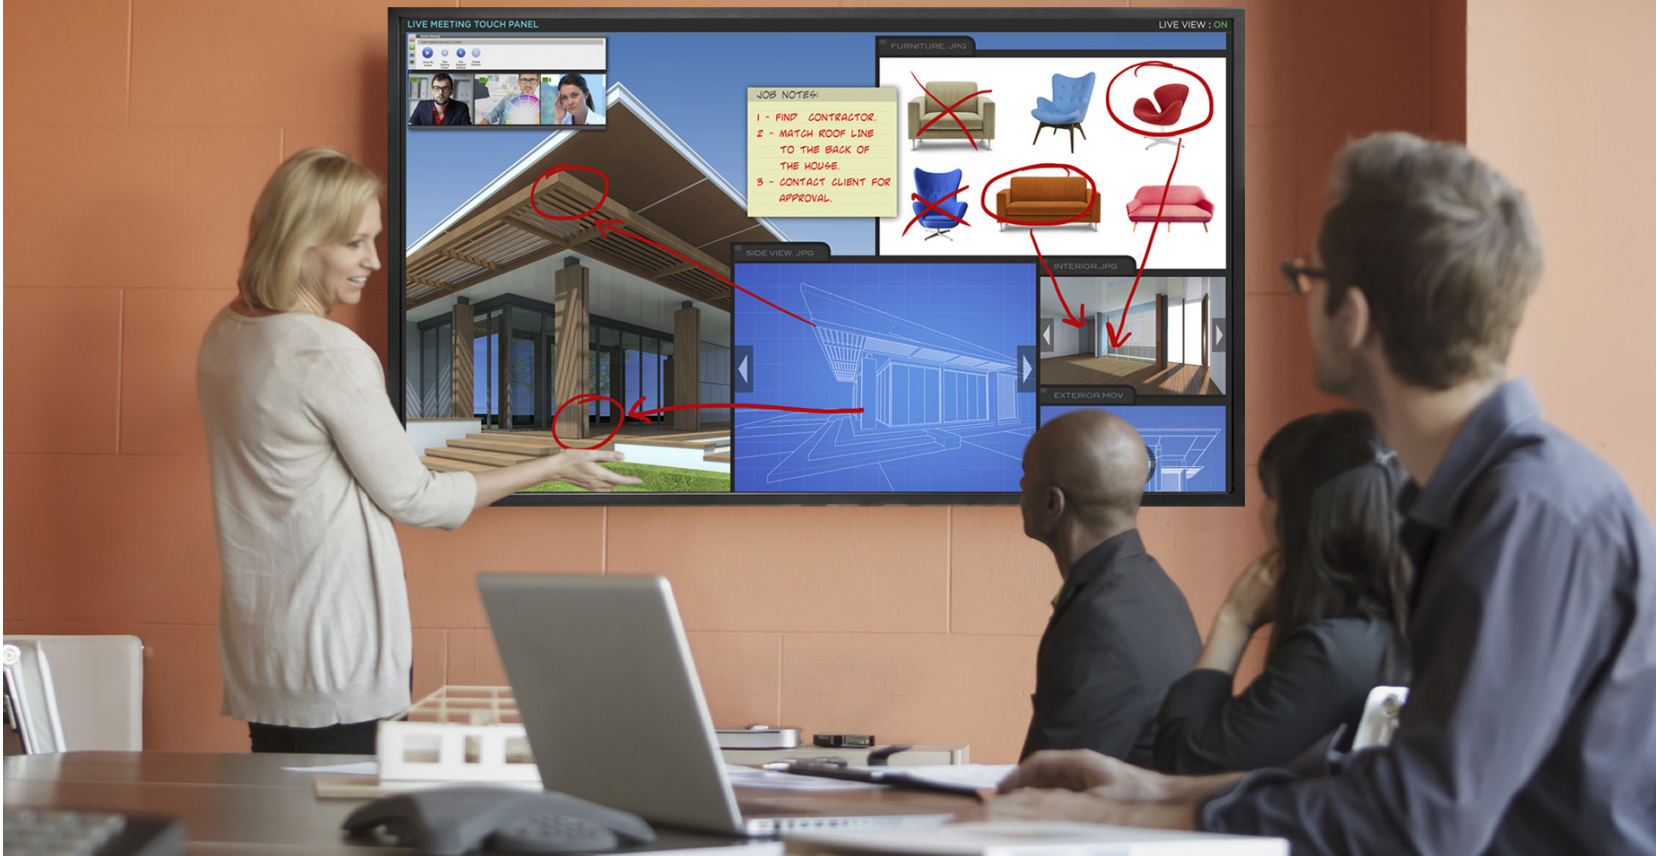

MULTI-SOURCE VIEWING

Built-in Planar® MediaPlex™ Plus Processing offers advanced versatility and control of multi-source viewing.

Features and Benefits:

- Multiple sources can be viewed simultaneously in dual, triple, quad or picture-in-picture (PiP) layouts
- Precise image adjustments optimize picture quality at the source level
- Seamless upscaling and downscaling within any layout
- Ability to recall and schedule custom preset configurations
- Available Planar® UltraRes™ App enables simplified on-the-fly switching of layouts and sources from any iOS or Android mobile device

PLANAR EP SERIES | *High performance and interactive 4K display solutions*

Planar® EP Series delivers superior performance and reliability for demanding public venue, corporate and control room applications. With OPS compatibility and interactive touch options, these displays can be transformed into complete digital signage or meeting room solutions.

IMMERSIVE 4K EXPERIENCE

4K displays produce resolution and picture quality not before seen. With four times the resolution of Full HD, all Planar Ultra HD displays deliver amazingly life-like picture quality and immersive display experience. When displaying Ultra HD content, Planar 4K displays deliver clarity and detail that appears sharp even at close viewing distances - no detail is missed. With vast connectivity, Planar 4K displays can be used interchangeably with Full HD and Ultra HD sources today and emerging 4K sources coming to market in the future.

INTERACTIVE TOUCH

Planar 4K displays can be transformed into fully integrated touch screens to create interactive experiences for public information, wayfinding, meeting room collaboration and training rooms. These displays offer precise multi-touch solutions with a slim profile and protective glass seal to keep dust, dirt and moisture away from the display.