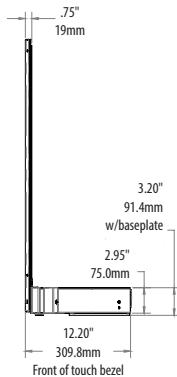

PLANAR LOOKTHRU OLED SPECIFICATIONS

Model	LO55	LO55-T	LO55-S	LO55-S-T
Touch Technology	No	32 pt IR touch	No	32 pt IR touch
Viewable size	55" diagonal			
Display resolution	1920 x 1080, full HD			
Display type	Active Matrix Organic Light-Emitting Diode (AMOLED)			
Surface Treatment	Planar® ERO™ (Extended Ruggedness and Optics) using Corning® Gorilla Glass®			
Peak White Brightness	500 cd/m ²			
Video Inputs/External Connections	HDMI x4, DisplayPort x1			
Control and Monitoring	IR, RS-232, USB, LAN, Crestron module			

Planar LookThru OLED Transparent Display Configurations

Note: All configurations available with interactive touch, offering 32 simultaneous touch points

Table Top (Standard)

Ceiling Mount (Standard)

Straight Mount

Planar LookThru OLED Transparent Display Standard Configuration for Table Top or Ceiling Mount

Non-touch Standard Model

Touch Standard Model

Note: Drawings for additional configurations available at www.planar.com/lookthru.
Optional Accessories to Include: Cable cover, merchandise shelf and mounting hardware.