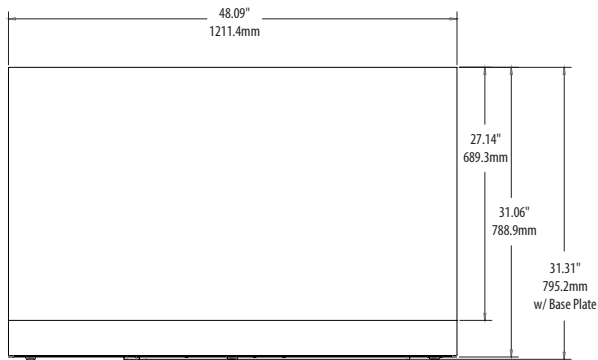

Planar LookThru OLED Transparent Display Standard Configuration for Table Top or Ceiling Mount

Non-touch Standard Model