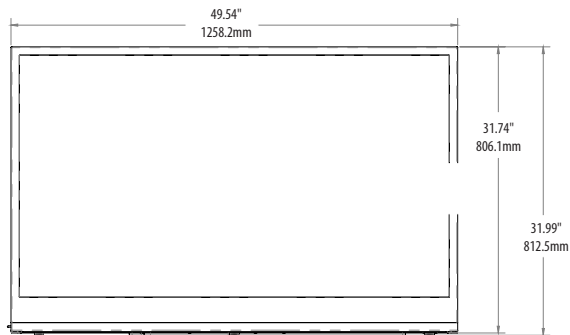

Touch Standard Model