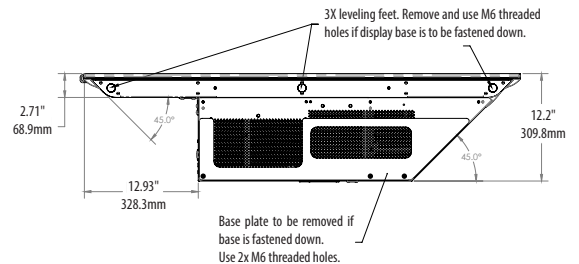

Note: Drawings for additional configurations available at www.planar.com/lookthru.
Optional Accessories to Include: Cable cover, merchandise shelf and mounting hardware.