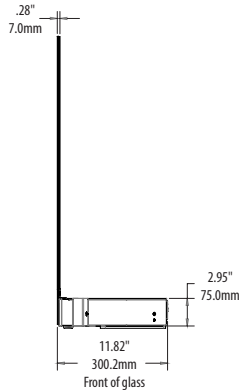

Touch Standard Model