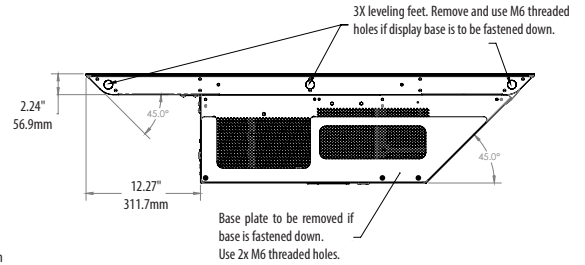

Touch Standard Model